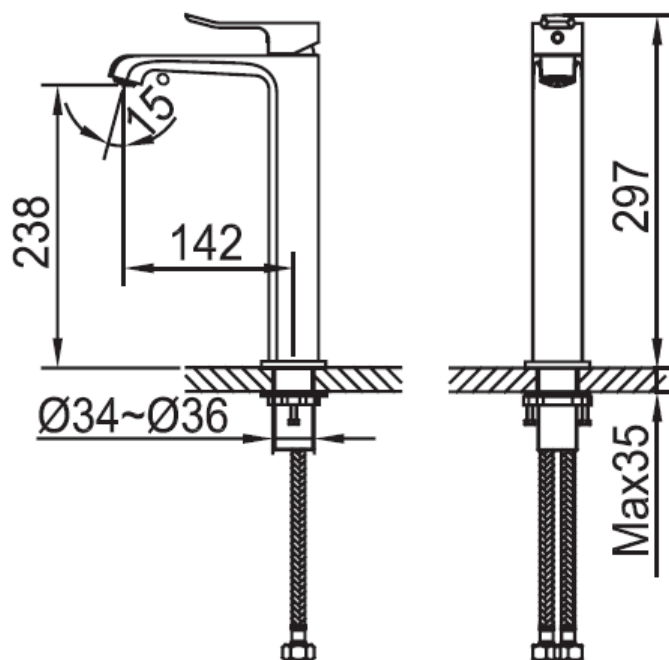

Brand : CAE, China
Name : PESCARA washbowl mixer
Item Code : 53.1507C
Designer :
Color / Finish: Chrome plated
Dimensions :

- Product info:
- Washbowl mixer with flexible hoses
 - Requires pop-up

Flushing of pipe must be done before fittings are installed. Failure to do so voids the warranty.