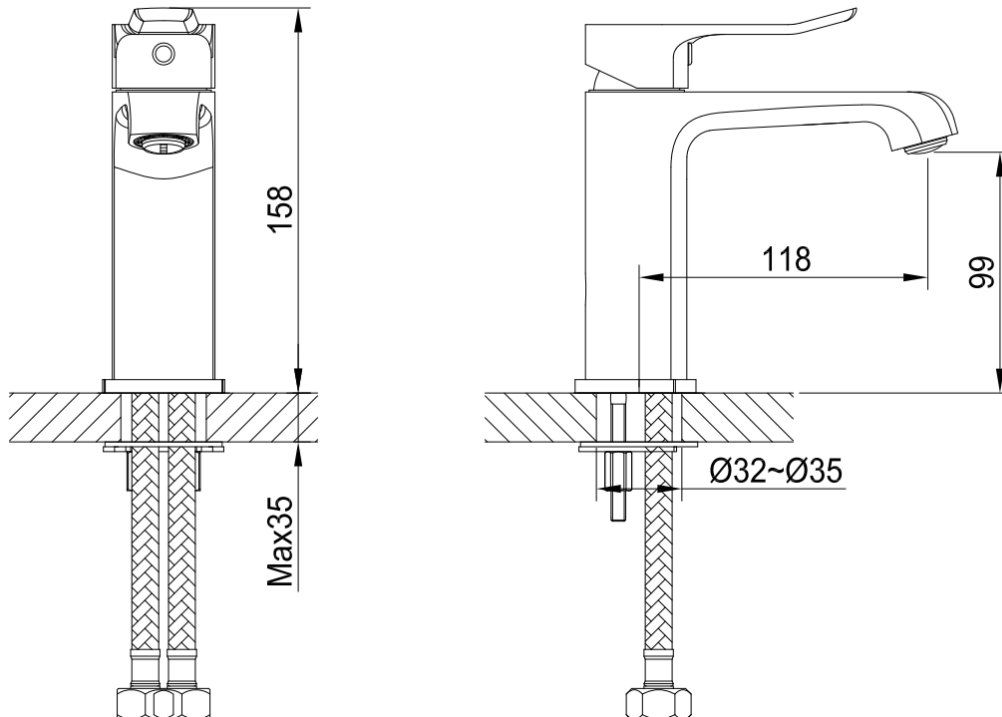

Brand : CAE, China  
Name : PESCARA basin mixer with pop up waste set  
Item Code : 53.1505C

Color / Finish: Chrome Plated  
Dimensions : 158 mm height

**Product info:**

- Basin mixer
- With pop-up waste set