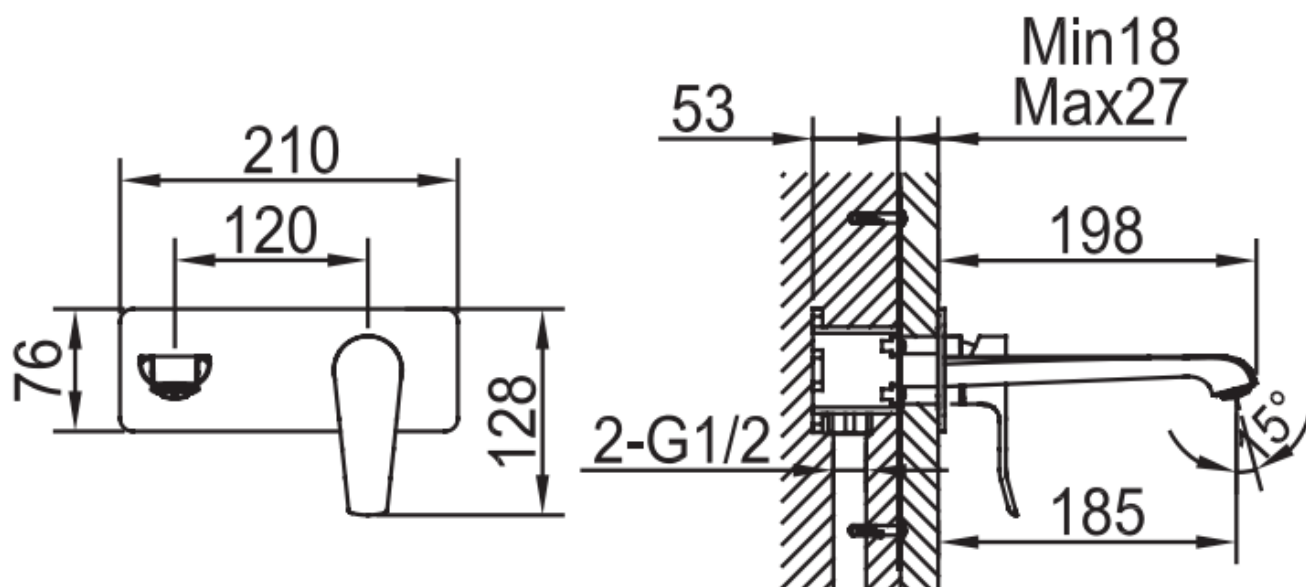

Brand : CAE, China
 Name : PESCARA Wall mounted basin mixer
 Item Code : 53.1498C
 Color / Finish: Chrome Plated
 Dimensions : 210 x 185 x 128 mm

Product info:

- Wall-mounted basin mixer
- Push type pop up with overflow
- Push type pop up