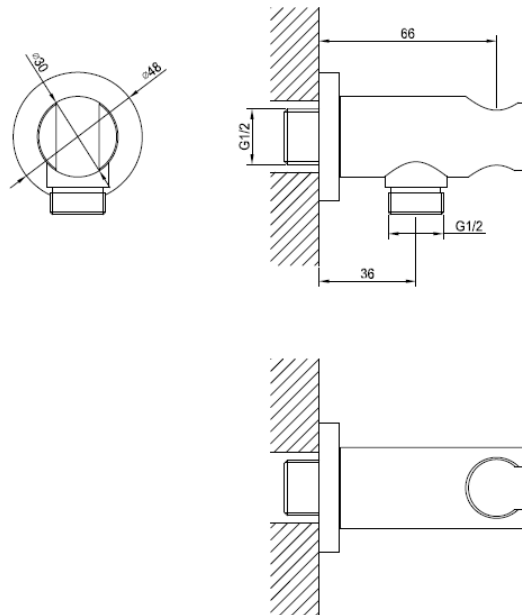

Brand : CAE, China  
Name : Wall outlet with holder

Item Code : 53.139801

Color / Finish: Chrome Plated  
Dimensions :

Product info:

- Wall outlet
- With holder

Flushing of pipe must be done before fittings are installed. Failure to do so voids the warranty.  
Follow cleaning instructions and avoid using any harmful chemicals.  
All information is for reference only. Installation shall always be based on the specs provided with actual delivered items.  
For more info, visit [www.sanitecph.com](http://www.sanitecph.com)