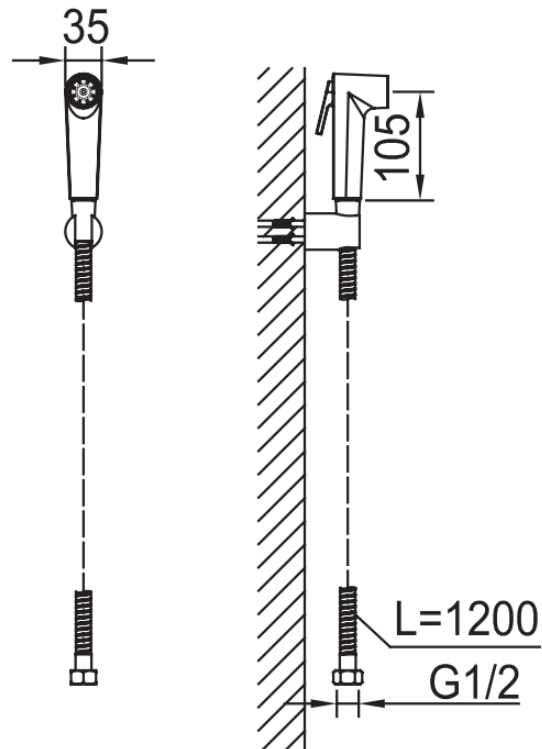

Brand : CAE, China
Name : Bidet Hands spray set
Item Code : 53.136749PBR
Designer:
Color / Finish: Matt Black
Dimensions : 35 x 105 mm

Product info:

- Bidet hands spray set

Flushing of pipe must be done before fittings are installed. Failure to do so voids the warranty.