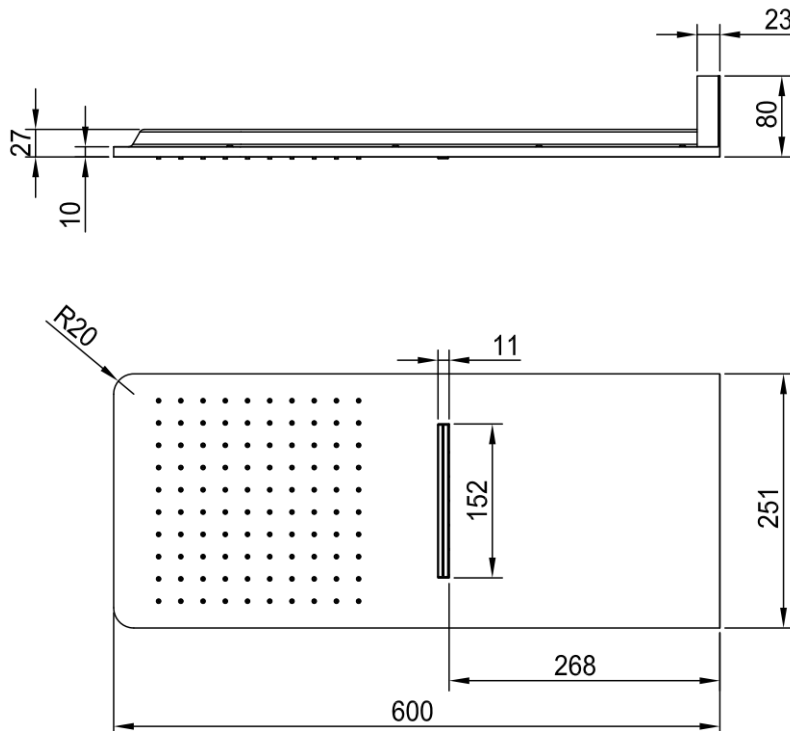

Brand : CAE, China  
 Name : Overhead shower with flood spout  
 Item Code : 53.132801  
 Color / Finish: Chrome Plated  
 Dimensions :

**Product info:**

- Overhead shower with 2 functions

Flushing of pipe must be done before fittings are installed. Failure to do so voids the warranty.  
 Follow cleaning instructions and avoid using any harmful chemicals.  
 All information is for reference only. Installation shall always be based on the specs provided with actual delivered items.  
 For more info, visit [www.sanitecph.com](http://www.sanitecph.com)