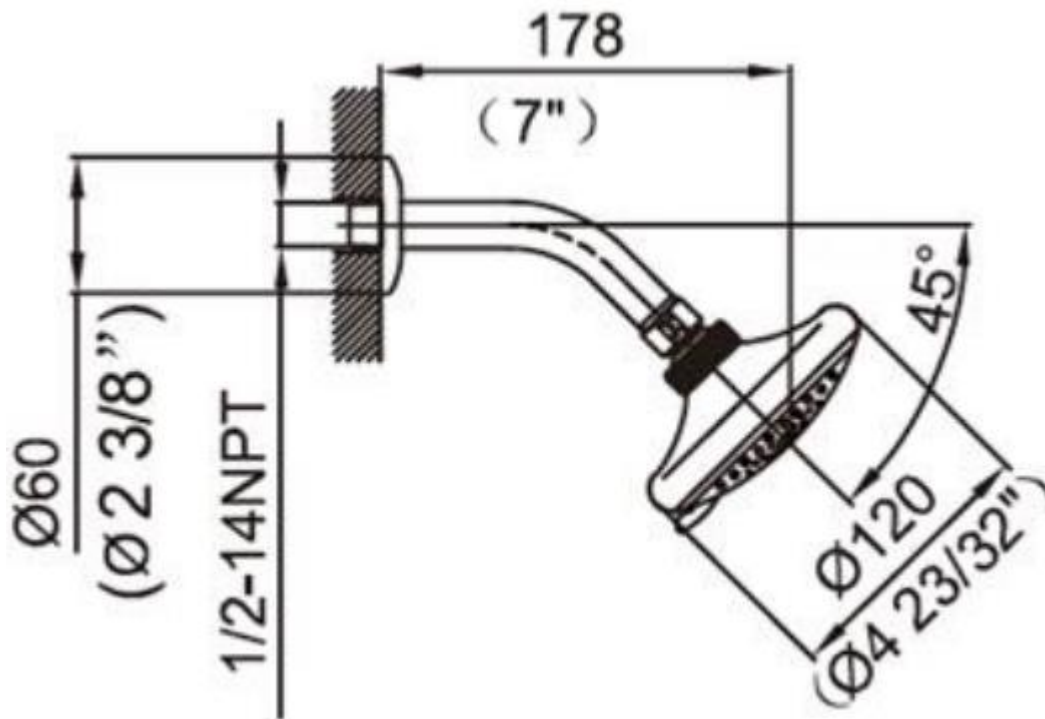

Brand : CAE, China
Name : FLAME Overhead shower with arm
Item Code : 53.115277DBR

Designer:
Color / Finish: Dark brass with red
Dimensions : 178 mm shower projection

- Product info:
- Overhead shower
 - With arm