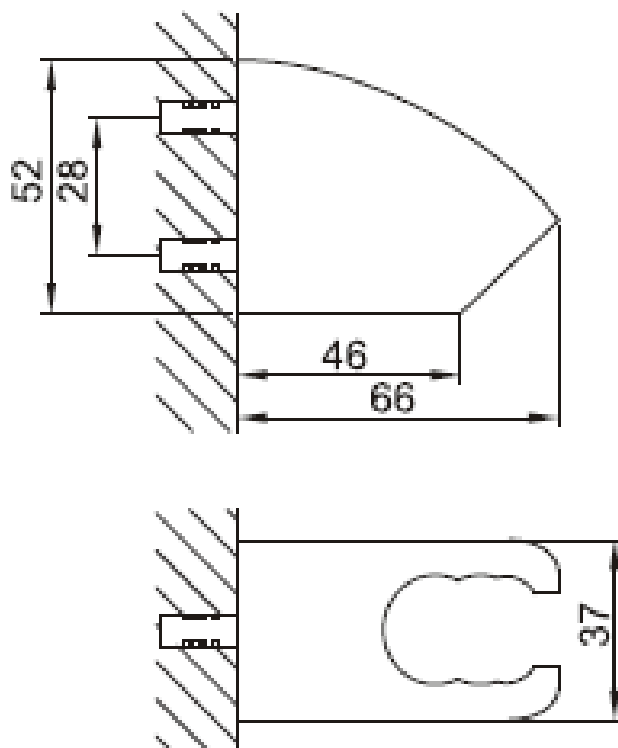

Brand : CAE, China
Name : Fixed shower holder
Item Code : 53.09301
Color / Finish: Chrome Plated
Dimensions : 52mm height

Product info:

- 2-positions Fixed shower holder

Flushing of pipe must be done before fittings are installed. Failure to do so voids the warranty.