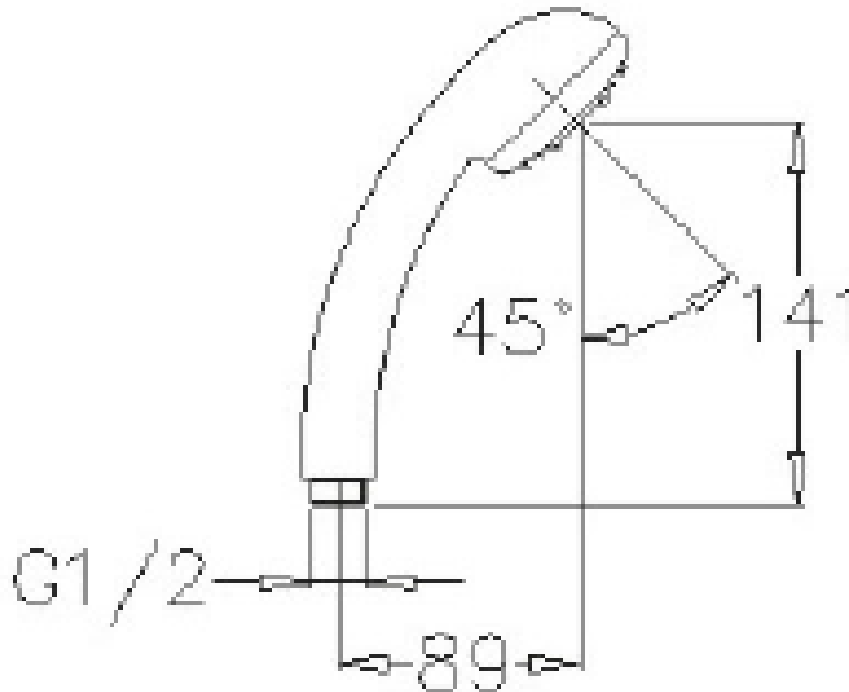

Brand : CAE, China
Name : 1-Jet hand shower
Item Code : 53.00101
Designer:
Color / Finish: Chrome Plated
Dimensions : 335 mm Height
159 mm Spout Projection

Product info:

- 1 Jet hand shower
- With cleaning nozzles