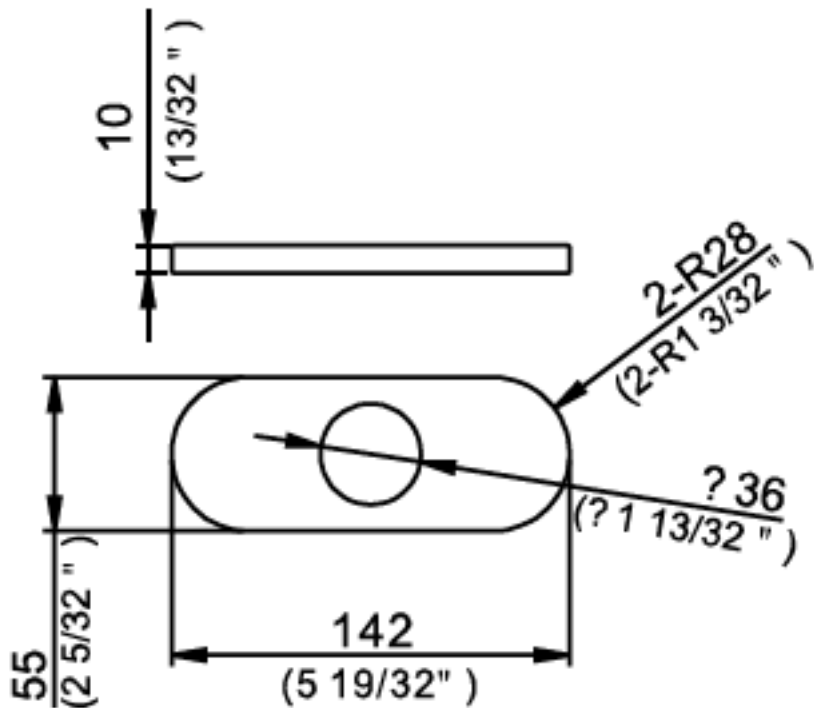

Brand : CAE, China  
Name : Cover plate 4  
Item Code : 51.05501  
Designer:  
Color / Finish: Chrome Plated  
Dimensions : 142 x 55 x 10 mm

Product info:

- Tap hole Cover plate for 4" centerset

Flushing of pipe must be done before fittings are installed. Failure to do so voids the warranty.