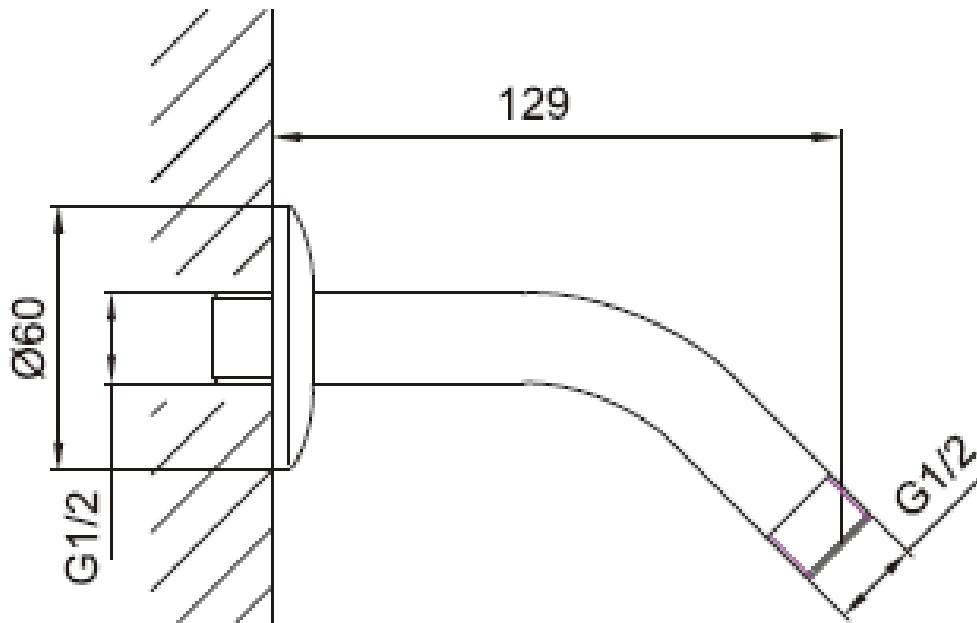

Brand : CAE, China
Name : Shower arm with flange 150mm
Item Code : 51.01301
Designer:
Color / Finish: Chrome Plated
Dimensions : (See data drawing below for dimensions)

Product info:

- Shower arm with flange