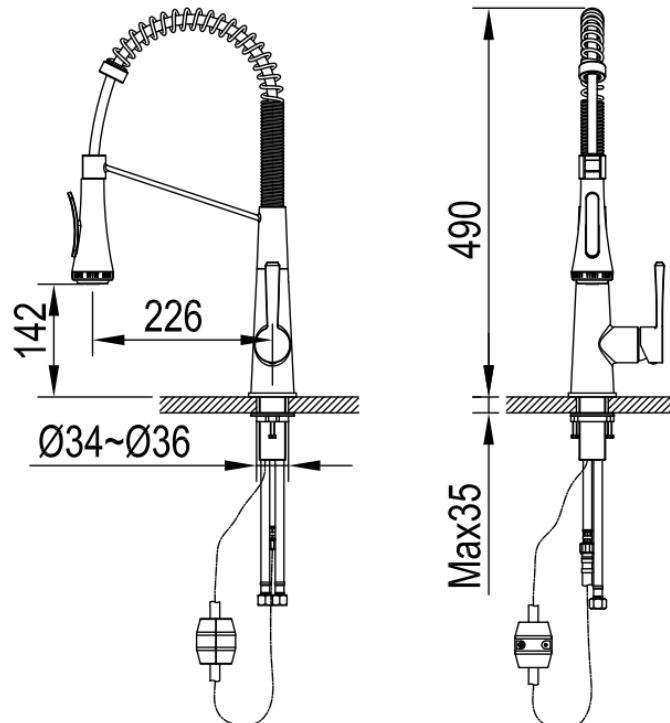

Brand : CAE, China  
Name : Sink mixer with push out spray

Item Code : 50.3768C

Color / Finish: Chrome Plated  
Dimensions : 490 mm height

**Product info:**

- Sink mixer
- With push out spray
- Chrome plated brass material
- With ceramic cartridge
- 450 mm Maximum pull-out hose length