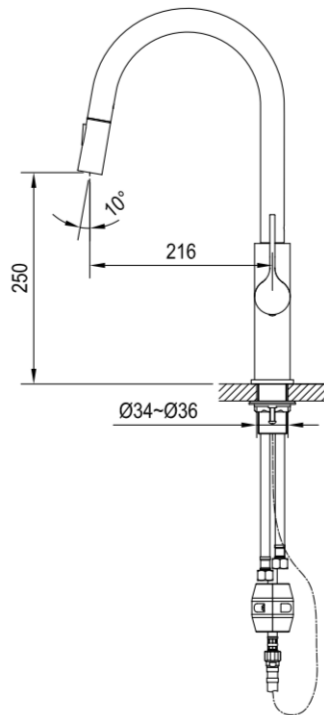

Brand : CAE, China
Name : Sink mixer with pull down spray

Item Code : 50.3763PBR

Color / Finish: Matt Black
Dimensions :
216 x 444 mm

Product info:

- sink mixer
- with pull down spray

Flushing of pipe must be done before fittings are installed. Failure to do so voids the warranty.