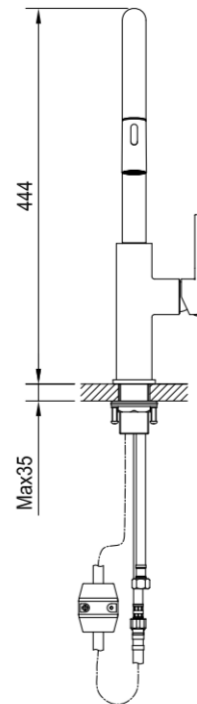

Brand : CAE, China
Name : Sink mixer with pull down spray

Item Code : 50.3763PBR

Color / Finish: Matt Black
Dimensions :
216 x 444 mm

Product info:

- sink mixer
- with pull down spray

Flushing of pipe must be done before fittings are installed. Failure to do so voids the warranty.