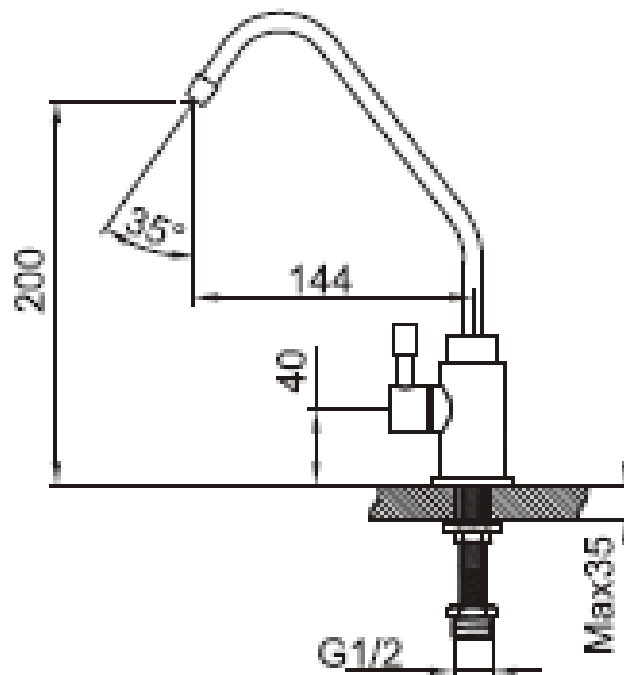

Brand : CAE, China  
Name : Pillar tap for filters  
Item Code : 50.3518C  
Designer:  
Color / Finish: Chrome Plated  
Dimensions : 144 mm Spout Projection

**Product info:**

- Filter pillar tap ½

**Add-ons:**

- Flexible hose from filter ½" x

Flushing of pipe must be done before fittings are installed. Failure to do so voids the warranty.

Follow cleaning instructions and avoid using any harmful chemicals.

All information is for reference only. Installation shall always be based on the specs provided with actual delivered items.