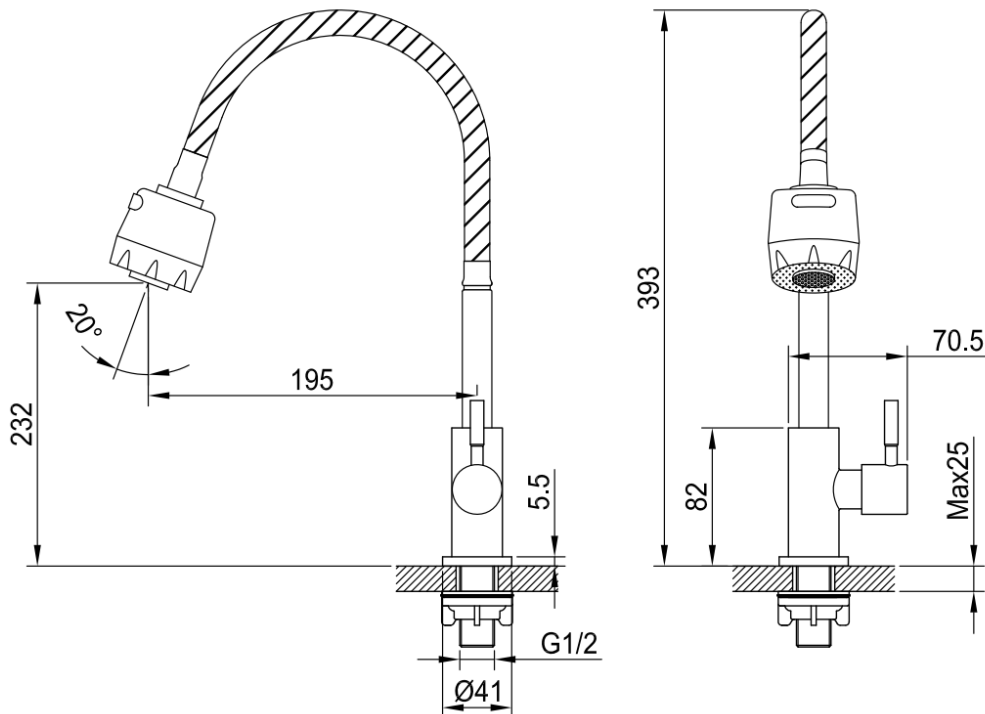

Brand : CAE, China  
 Name : Pillar Tap with Flexible goose-neck spout  
 Item Code : 50.3514BN

Color / Finish: Brushed Nickel  
 Dimensions : 70.5 x 195 x 393 mm

**Product info:**

- Pillar Tap
- With Flexible Goose-neck spout