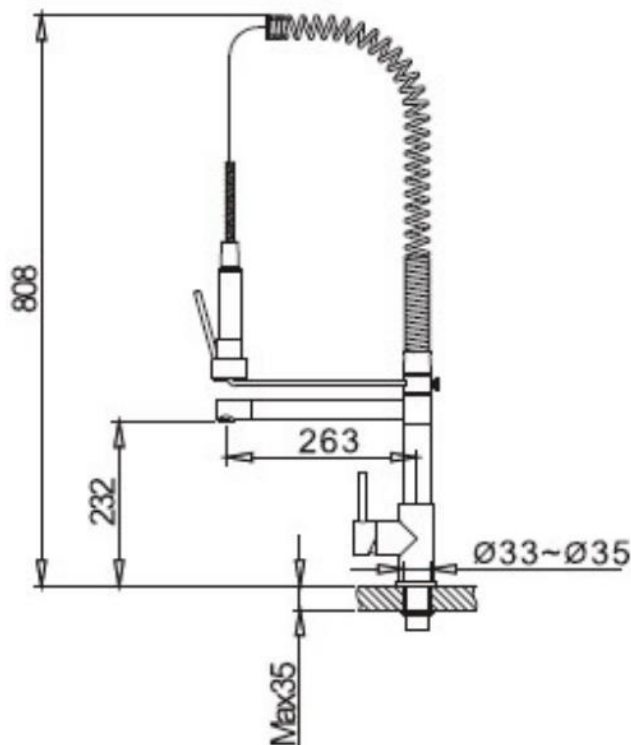

Brand : CAE, China
Name : Sink Faucets, single lever sink mixer
Item Code : 50.3386C
Color / Finish: Chrome Plated
Dimensions : 808mm height
263mm spout projection

Product info:

- Single lever sink mixer with pull out spray
- Normal spray
- flow rate: 10.7 L/m at 3 bars (45 psi)
- flow pressure: 0.3Mpa