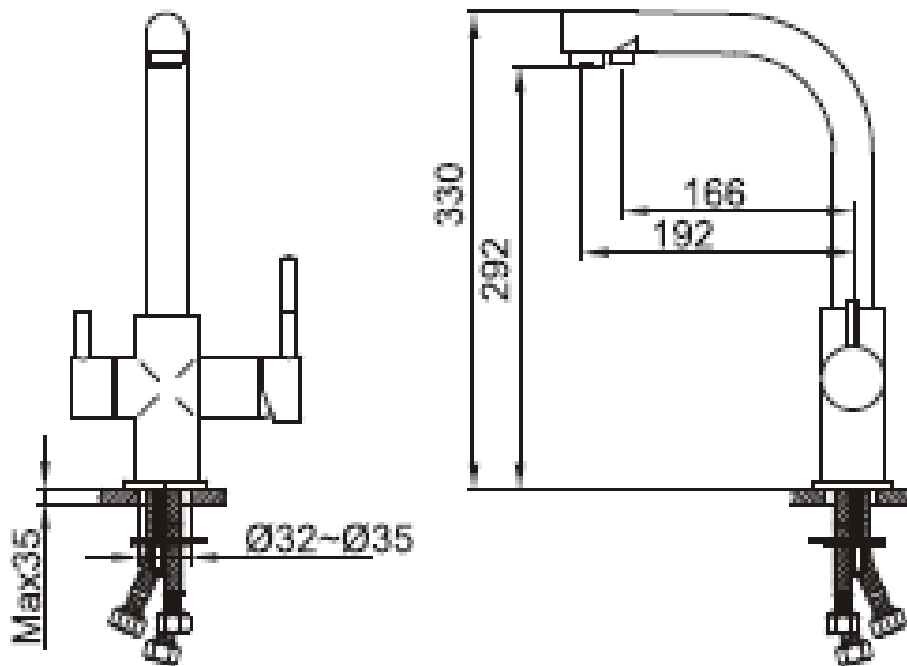

Brand : CAE, China  
 Name : Dual function for filter and sink mixer  
 Item Code : 50.3268C  
 Designer:  
 Color / Finish: Chrome Plated  
 Dimensions : 330 mm Height  
 192 mm Spout Projection

**Product info:**

- Single Lever Sink Mixer
- With Control for Filter water
- Normal spray
- Flow rate: 10.7 lpm at 3 bars (45 psi)
- Flow pressure: 0.3Mpa

**Add-ons:**

- 2x angle valve ½"x¾" (no nuts)

Flushing of pipe must be done before fittings are installed. Failure to do so voids the warranty.  
 Follow cleaning instructions and avoid using any harmful chemicals.  
 All information is for reference only. Installation shall always be based on the specs provided with actual delivered items.  
 For more info, visit [www.sanitecph.com](http://www.sanitecph.com)