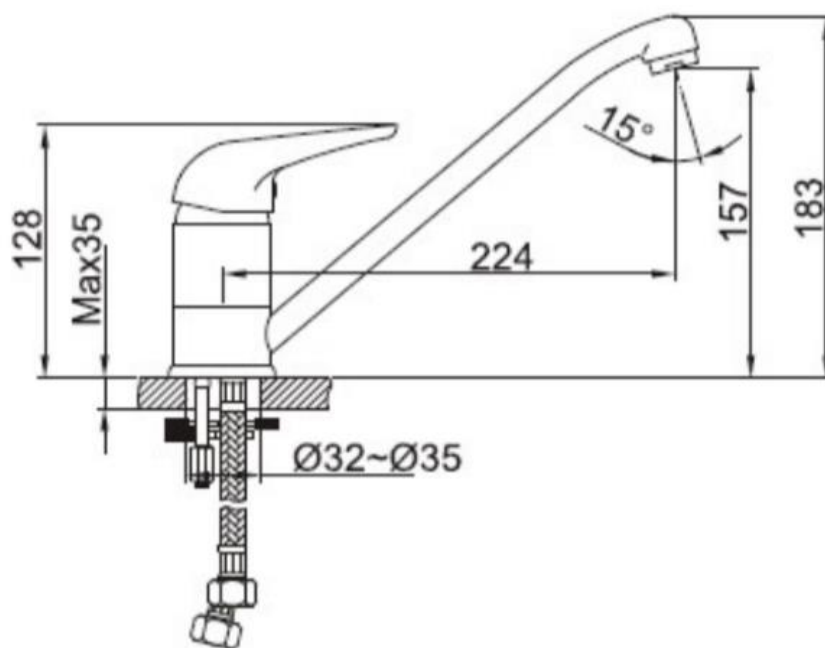

Brand : CAE, China
Name : SIELO, Single lever sink mixer with swivel spout
Item Code : 46.3010C

Color / Finish: Chrome Plated
Dimensions : 183mm height
224mm spout projection

Product info:

- Single lever Sink Mixer swivel spout
- With high-C spout
- normal spray
- flow rate: 10.7 lpm at 3 bars (45 psi)
- flow pressure: 0.3Mpa