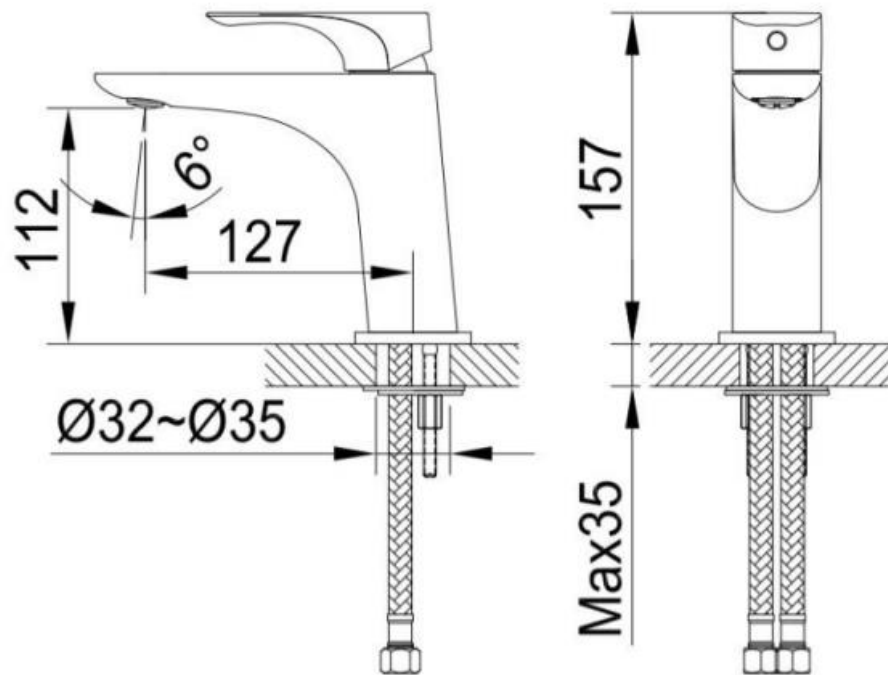

Brand : CAE, China
Name : DAVOS basin mixer with pop up waste set
Item Code : 44.1192C
Color / Finish: Chrome Plated
Dimensions : 127 x 157 mm

Product info:

- Basin mixer
- With pop-up waste set
- With flexible hoses