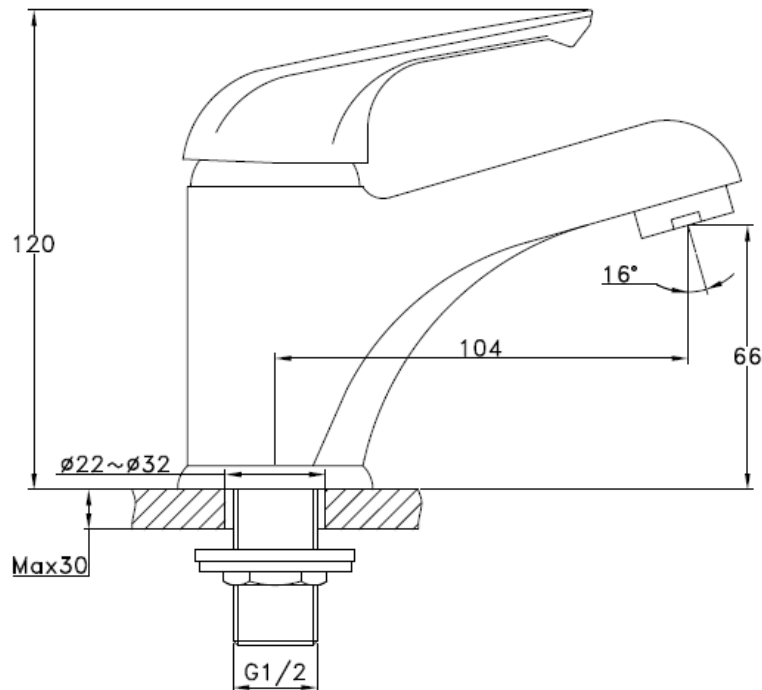

Brand : CAE, China
Name : SIELO Basin tap
Item Code : 40.1352C
Color / Finish: Chrome Plated
Dimensions :

Product info:
• Basin tap (cold water only)

Flushing of pipe must be done before fittings are installed. Failure to do so voids the warranty.
Follow cleaning instructions and avoid using any harmful chemicals.
All information is for reference only. Installation shall always be based on the specs provided with actual delivered items.
For more info, visit www.sanitecph.com