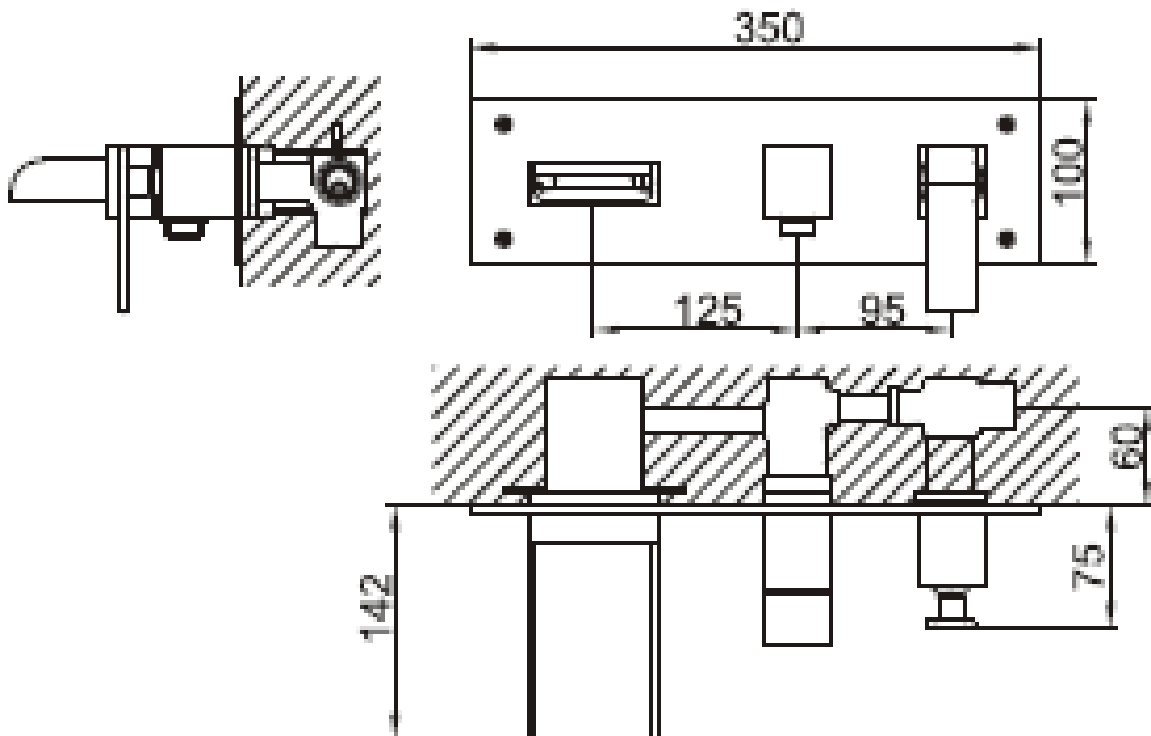

Brand : CAE, China
 Name : CASERTA concealed bath/ shower mixer with H87968C shower bar set
 Item Code : S38.2598C
 Designer:
 Color / Finish: Chrome Plated
 Dimensions : 100 mm height
 142 mm spout projection

Product info:

- Concealed single lever bath/shower mixer
- With hand shower bar set
- Normal spray
- Flow rate: 23.7 lpm at 3 bars (45 psi)
- Flow pressure: 0.3 Mpa

Flushing of pipe must be done before fittings are installed. Failure to do so voids the warranty.