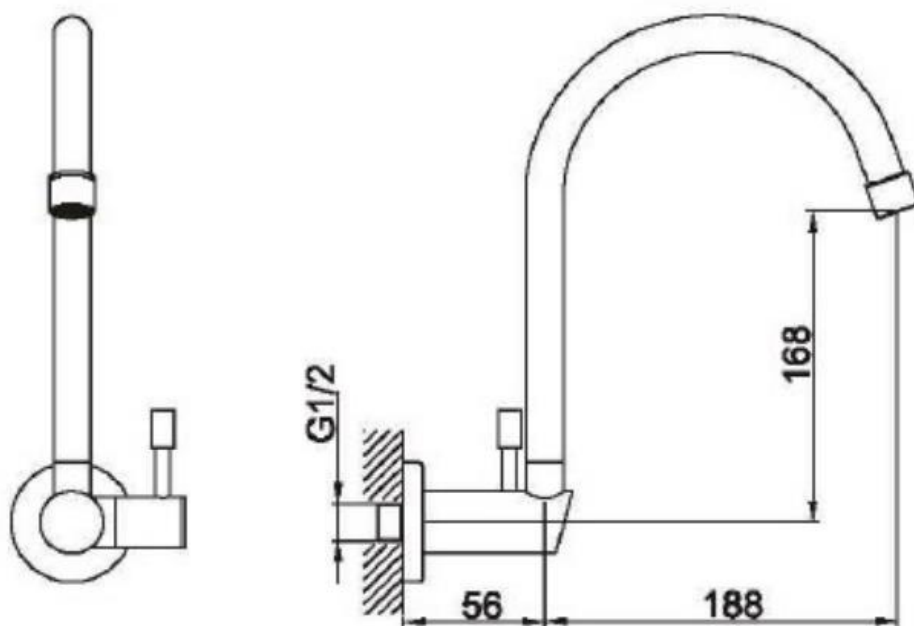

Brand : CAE, China
Name : YORK Series, Wall-mounted sink tap
Item Code : 37.3446C
Color / Finish: Chrome Plated
Dimensions : 188 mm spout projection

Product info:

- Wall-mounted sink tap
- Cold Water only
- normal spray
- flow rate: 10.7 lpm at 3 bars (45 psi)
- flow pressure: 0.3Mpa