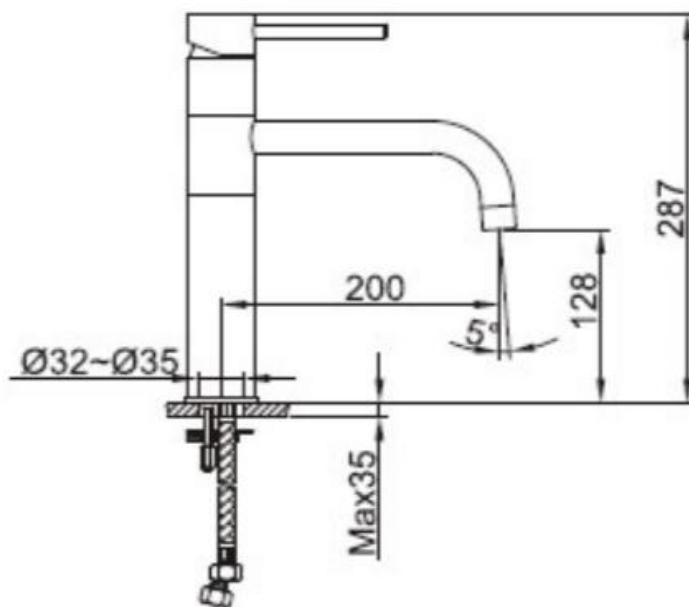

Brand : CAE, China  
Name : YORK, Single lever sink mixer  
Item Code : 37.3433C  
Color / Finish: Chrome Plated  
Dimensions : 287mm height  
200mm spout projection

Product info:

- Single lever sink mixer
- normal spray
- flow rate: 10.7 lpm at 3 bars (45 psi)
- flow pressure: 0.3Mpa