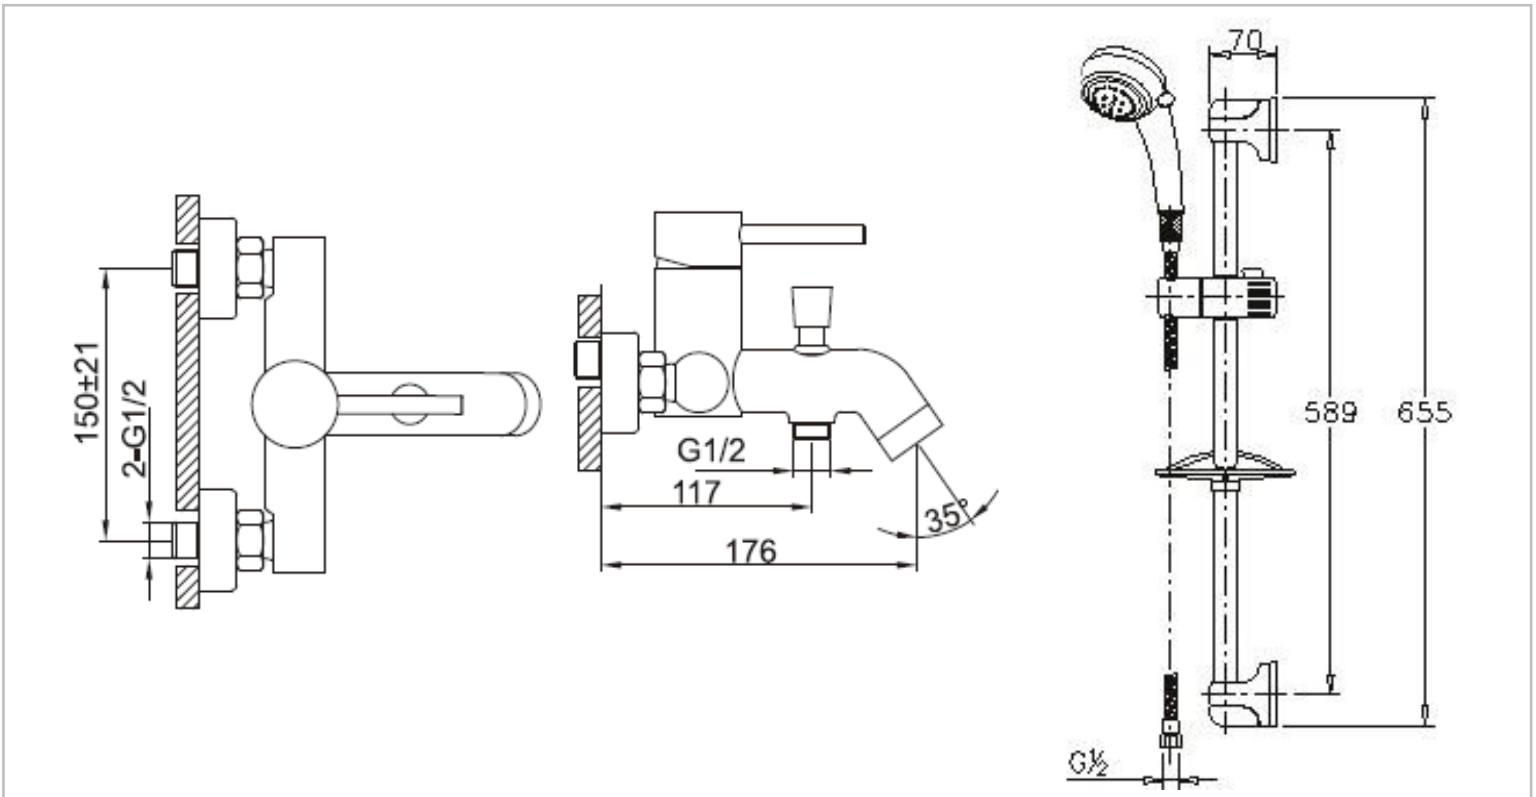

Brand : CAE, China
 Name : YORK Exposed bath/shower mixer with H87902C bar set
 Item Code : 37.2433C
 Designer:
 Color / Finish: Chrome Plated
 Dimensions : 176 mm Spout Projection

Product info:

- Exposed single lever bath/shower mixer
- With Diverter
- With H87902C shower wall bar set
- Normal Spray
- Flow rate: 23.7 lpm at 3 bars (45 psi)
- Flow pressure: 0.3Mpa