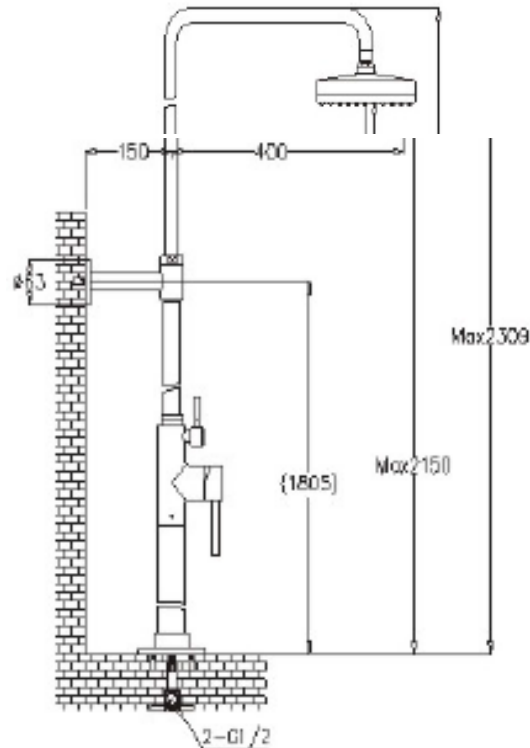

Brand : CAE, China
 Name : YORK Floor-mounted shower pipe with hand & overhead shower
 Item Code : 37.2431C
 Designer:
 Color / Finish: Chrome Plated
 Dimensions : 2308 mm Height

Product info:

- Floor-mounted shower pipe set
- With overhead and hand shower set
- Normal Spray
- Flow rate: 15.7 lpm at 3 bars (45 psi)
- Flow pressure: 0.3Mpa