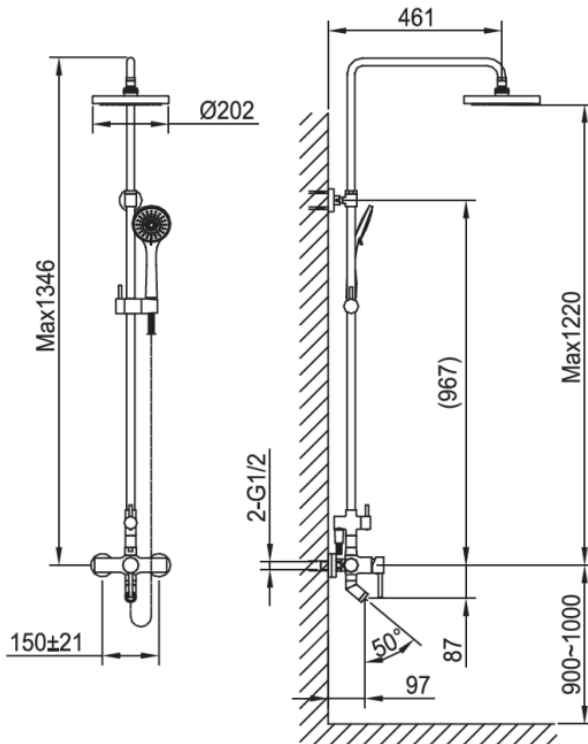

Brand : CAE, China
 Name : YORK shower pipe with overhead shower, hand shower and spout
 Item Code : 37.2077PBR

Color / Finish: Matte Black
 Dimensions : 461 x 1346 mm

Product info:

- Shower pipe
- With overhead shower
- Hand shower
- Spout