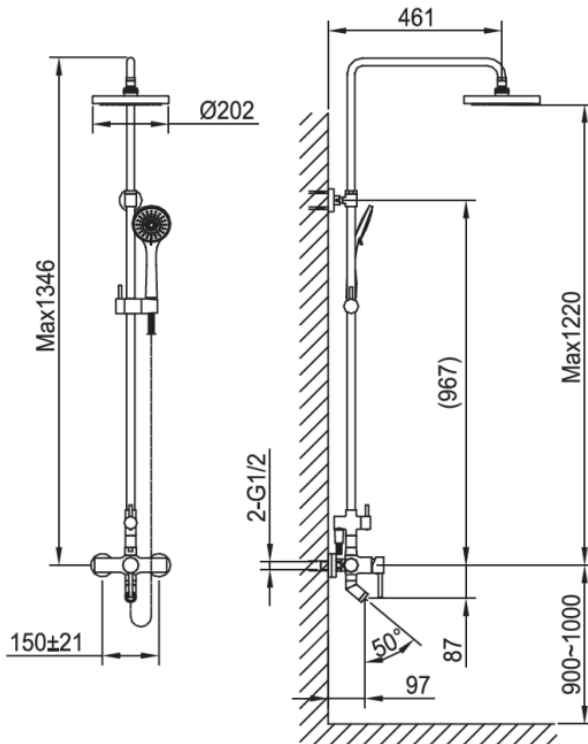

Brand : CAE, China
 Name : YORK wall mounted shower pipe with hand & overhead shower and spout
 Item Code : 37.2077C

Color / Finish: Chrome Plated
 Dimensions : 461 x 1346 mm

Product info:

- Shower pipe
- With overhead shower
- Hand shower
- Spout