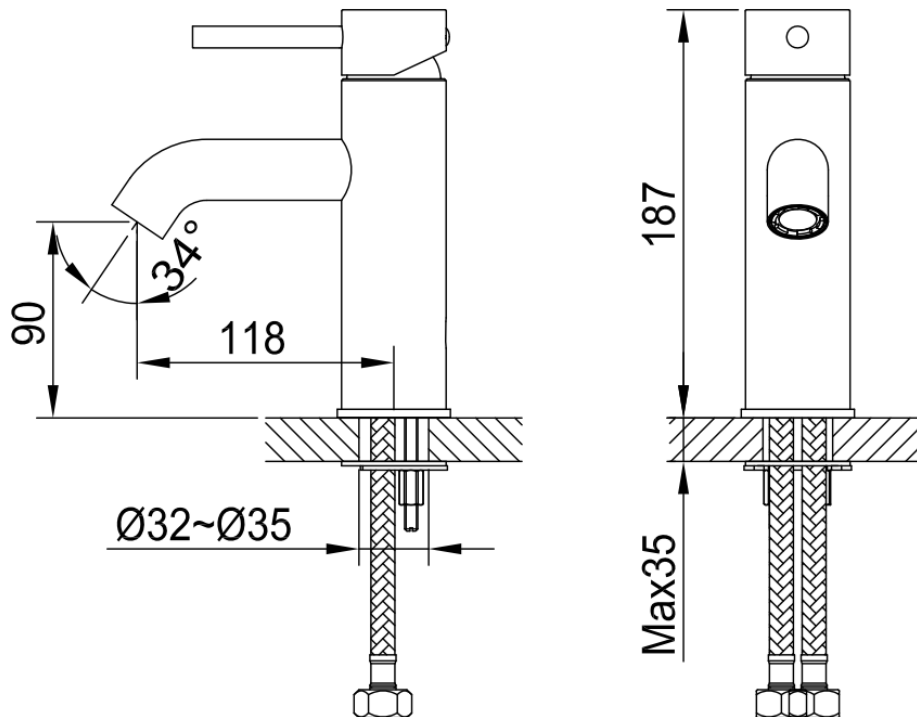

Brand : CAE, China
Name : YORK basin mixer with pop up waste set
Item Code : 37.1433PBR

Color / Finish: Matte Black
Dimensions :

Product info:

- Basin mixer with pop-up waste set
- With flexible hoses

Flushing of pipe must be done before fittings are installed. Failure to do so voids the warranty.