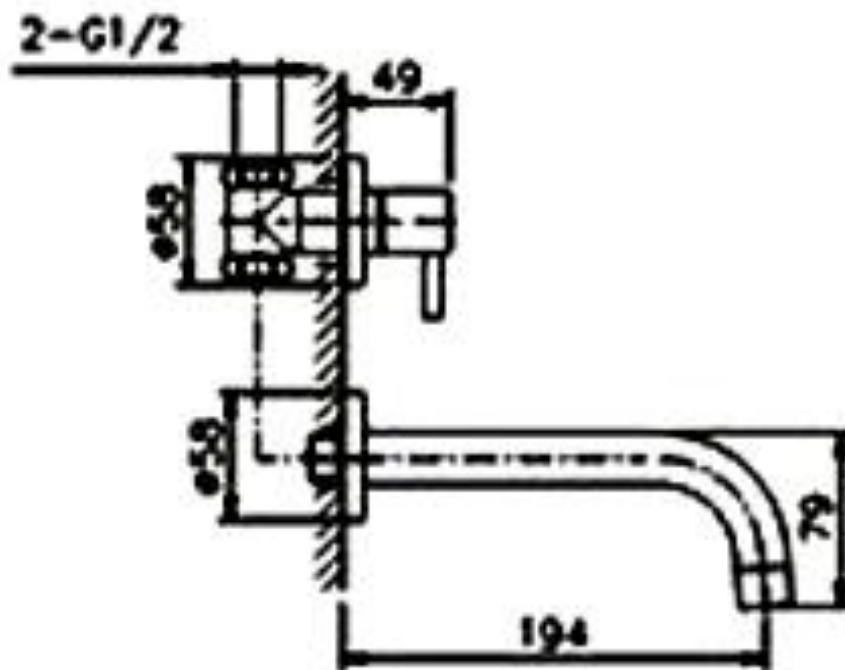

Brand : CAE, China
 Name : YORK Wall-mounted Basin tap cold water only
 Item Code : 37.1277C
 Designer:
 Color / Finish: Chrome Plated
 Dimensions : 194 mm Spout Projection

Product info:

- Wall-mounted basin tap for cold or premixed water.
- Without pop-up
- Normal spray
- Flow rate: 10.7lpm at 3 bars (45 psi)
- Flow pressure: 0.3Mpa

Add-ons:

- 1x basin waste trap 1¼"
- 1x pop-up 1¼"

Flushing of pipe must be done before fittings are installed. Failure to do so voids the warranty.
 Follow cleaning instructions and avoid using any harmful chemicals.
 All information is for reference only. Installation shall always be based on the specs provided with actual delivered items.
 For more info, visit www.sanitecph.com