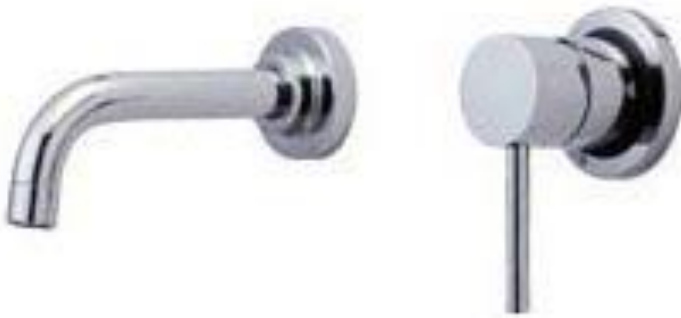

Brand : CAE, China
 Name : YORK Wall-mounted Basin tap cold water only
 Item Code : 37.1277C
 Designer:
 Color / Finish: Chrome Plated
 Dimensions : 194 mm Spout Projection

Product info:

- Wall-mounted basin tap for cold or premixed water.
- Without pop-up
- Normal spray
- Flow rate: 10.7lpm at 3 bars (45 psi)
- Flow pressure: 0.3Mpa

Add-ons:

- 1x basin waste trap 1¼"
- 1x pop-up 1¼"

Flushing of pipe must be done before fittings are installed. Failure to do so voids the warranty.
 Follow cleaning instructions and avoid using any harmful chemicals.
 All information is for reference only. Installation shall always be based on the specs provided with actual delivered items.
 For more info, visit www.sanitecph.com