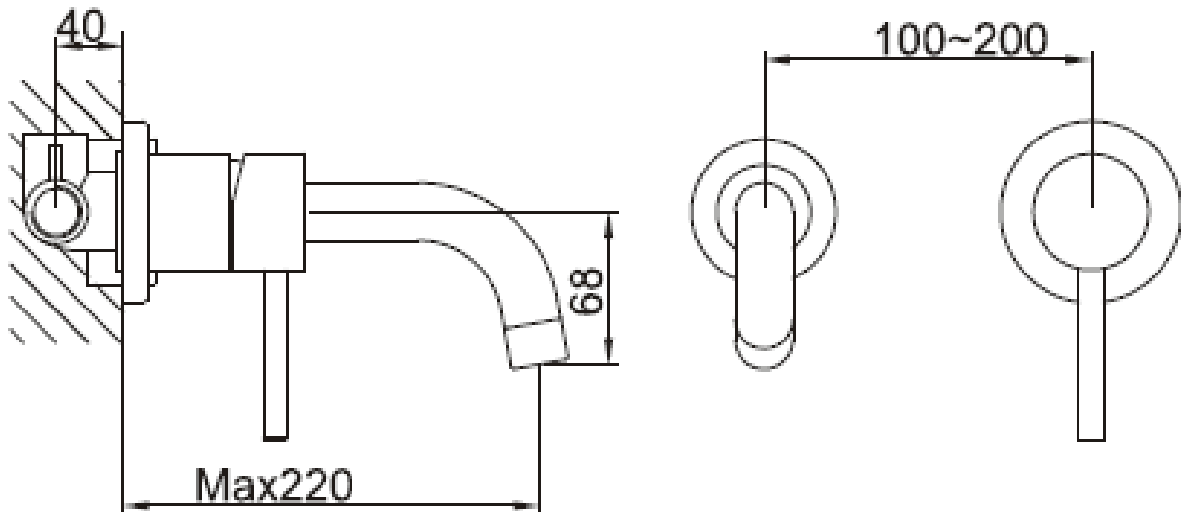

Brand : CAE, China
Name : YORK Wall mounted Basin mixer
Item Code : 37.1233C
Designer:
Color / Finish: Chrome Plated
Dimensions : 200 mm Spout Projection

Product info:

- Wall-mounted single lever basin mixer
- Normal Spray
- Flow rate: 10.7lpm at 3 bars (45 psi)
- Flow pressure: 0.3Mpa

Add-ons:

- 1x basin waste trap 1¼"
- 1x basin waste strainer or pop-up

Flushing of pipe must be done before fittings are installed. Failure to do so voids the warranty.

Follow cleaning instructions and avoid using any harmful chemicals.