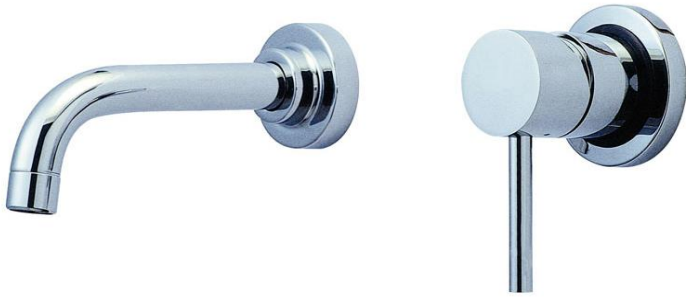

Brand : CAE, China
Name : YORK Wall mounted Basin mixer
Item Code : 37.1233C
Designer:
Color / Finish: Chrome Plated
Dimensions : 200 mm Spout Projection

Product info:

- Wall-mounted single lever basin mixer
- Normal Spray
- Flow rate: 10.7lpm at 3 bars (45 psi)
- Flow pressure: 0.3Mpa

Add-ons:

- 1x basin waste trap 1¼"
- 1x basin waste strainer or pop-up

Flushing of pipe must be done before fittings are installed. Failure to do so voids the warranty.

Follow cleaning instructions and avoid using any harmful chemicals.