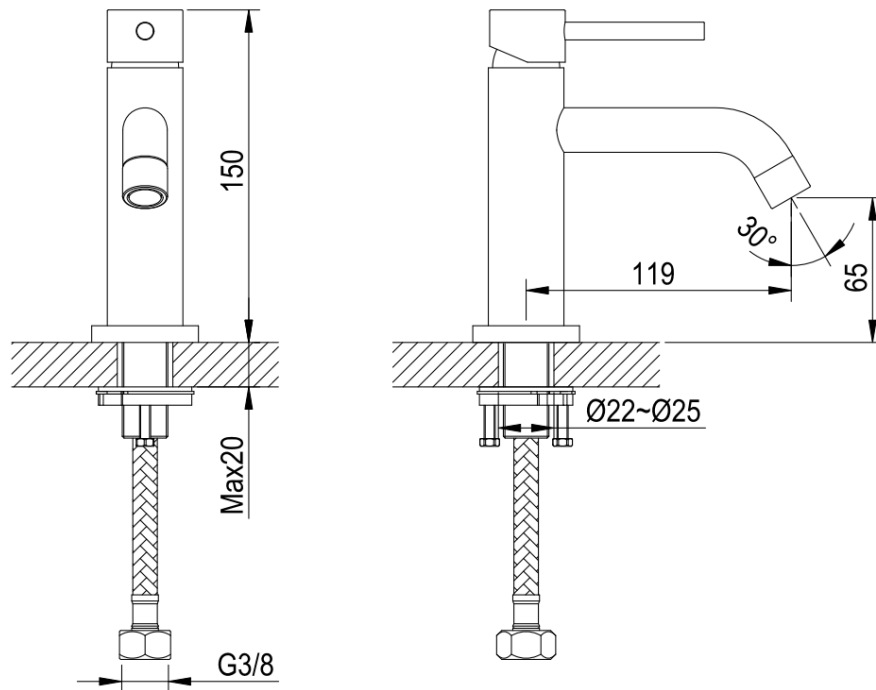

Brand : CAE, China
 Name : YORK Basin tap with inlet hose
 Item Code : 37.1215C SP
 Color / Finish: Chrome Plated
 Dimensions : 150mm height
 115mm spout projection

Product info:

- Single lever basin tap
- Without pop p
- Normal spray
- Flow rate: 10.7lpm at 3 bars (45 psi)
- Flow pressure: 0.3Mpa
- 1x angle valve ½"x½" (no nuts)
- 1x flexible supply hose ½"x½" x cm
- 1x basin waste trap 1¼"
- 1x pop-up 1¼"