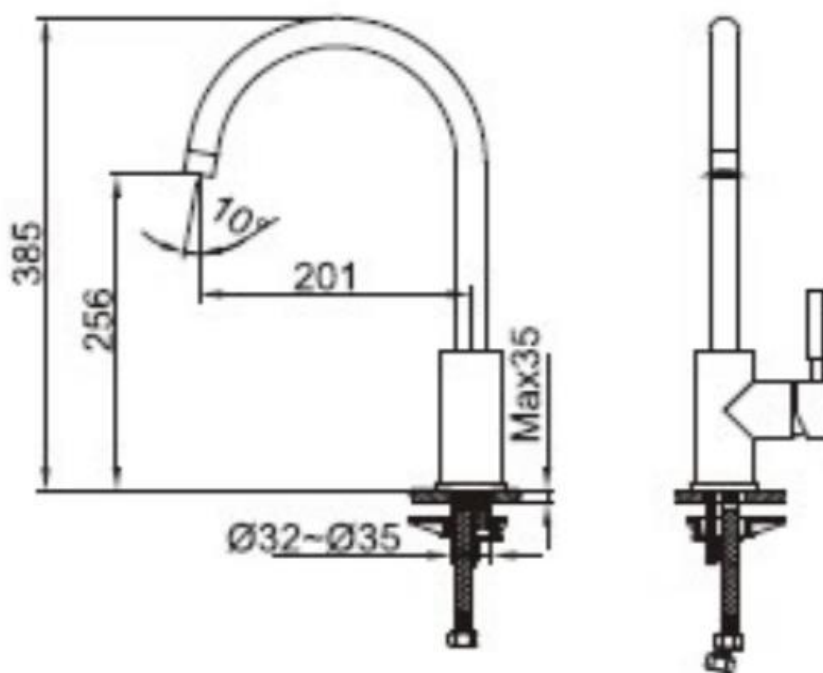

Brand : CAE, China
 Name : YORK, Single lever sink mixer with J spout
 Item Code : 37.1043C

Color / Finish: Chrome Plated
 Dimensions : 385mm height
 201mm spout projection

Product info:

- Single lever sink mixer with J-spout
- normal spray
- flow rate: 10.7 lpm at 3 bars (45 psi)
- flow pressure: 0.3Mpa