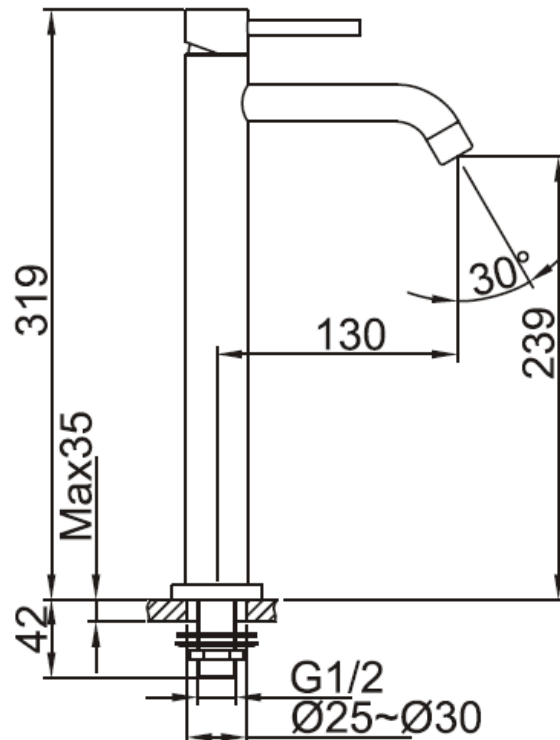

Brand : CAE, China
 Name : YORK Washbowl tap cold water only
 Item Code : 37.1026C
 Designer:
 Color / Finish: Chrome Plated
 Dimensions : 319 mm Height
 130 mm Spout Projection

Product info:

- Single lever tall cold tap for washbowl
- Cold water only
- Requires flexible hose
- Normal Spray
- Flow rate: 10.7 lpm at 3 bars (45 psi)
- Flow pressure: 0.3Mpa

Add-ons:

- 1x angle valve ½"x½" (no nuts)
- 1x flexible supply hose ½"x½" x?cm
- 1x basin waste trap 1¼"
- 1x pop-up 1¼"

Flushing of pipe must be done before fittings are installed. Failure to do so voids the warranty.