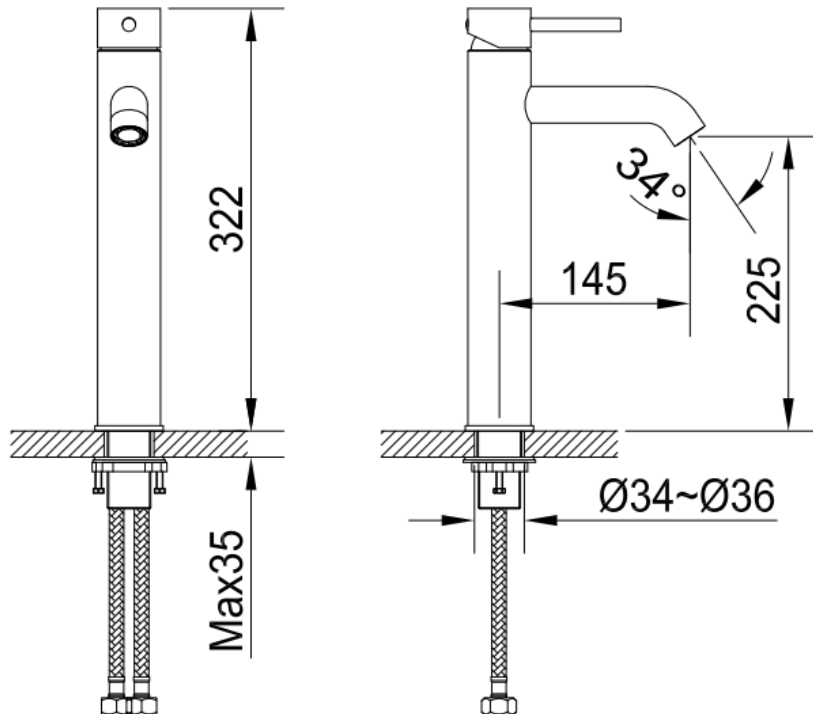

Brand : CAE, China
Name : YORK washbowl mixer with pop up waste set
Item Code : 37.1023PBR

Color / Finish: Matte Black
Dimensions :

Product info:

- Washbowl mixer
- With pop up waste set
- With flexible hoses