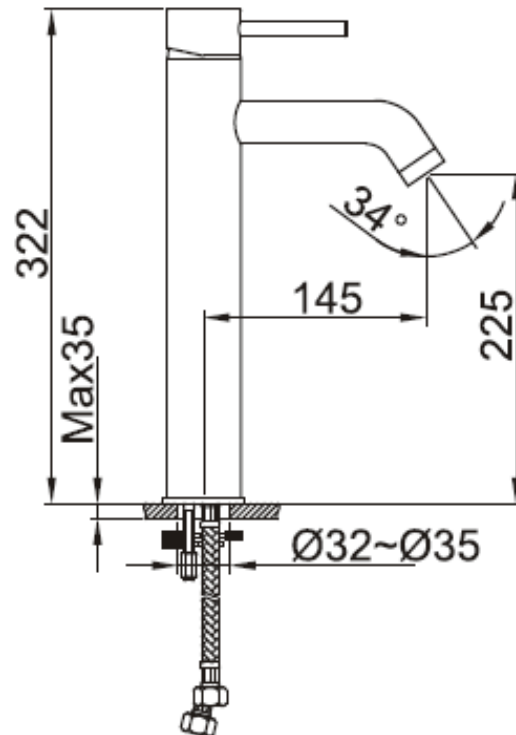

Brand : CAE, China  
 Name : YORK Washbowl mixer without pop up waste set  
 Item Code : 37.1023C  
 Designer:  
 Color / Finish: Chrome Plated  
 Dimensions : 322 mm Height  
 145 mm Spout Projection

**Product info:**

- Single lever tall basin mixer for washbowl
- Without pop-up
- Normal spray
- Flow rate: 10.7lpm at 3 bars (45 psi)
- Flow pressure: 0.3Mpa

**Add-ons:**

- 2x angle valve ½"x¾" (no nuts)
- 1x basin waste trap 1¼"
- 1x basin waste strainer or pop-up