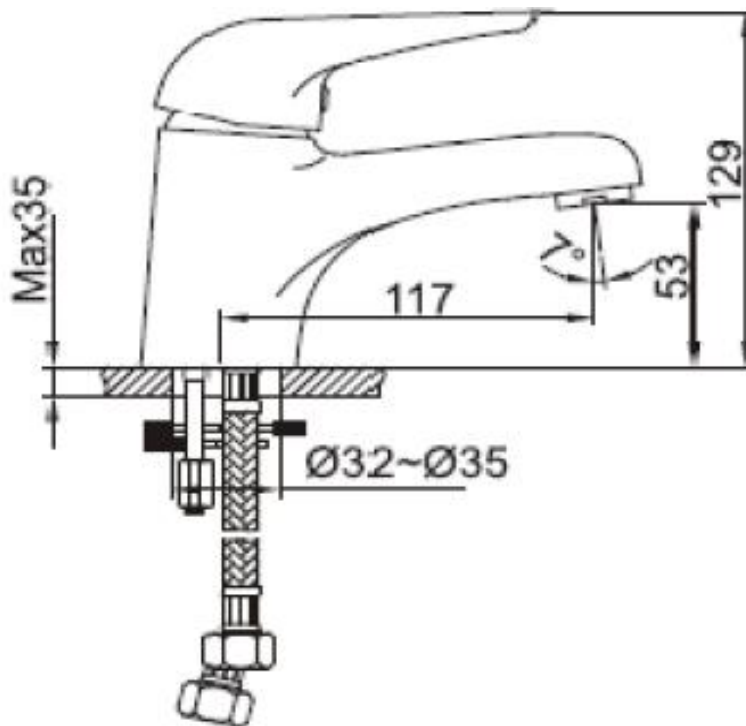

Brand : CAE, China
 Name : SIELO Basin tap cold water only
 Item Code : 36.1355C
 Designer:
 Color / Finish: Chrome Plated
 Dimensions : 129 mm Height
 117 mm Spout Projection

Product info:

- Single lever control cold water tap ½"
- Flow pressure: 1~5 bar (15~70 psi)

Add-ons:

- 1x angle valve ½"x½" (no nuts)
- 1x flexible supply hose ½"x½" x?cm
- 1x basin waste strainer or pop-up
- 1x basin waste trap 1¼"

Flushing of pipe must be done before fittings are installed. Failure to do so voids the warranty.