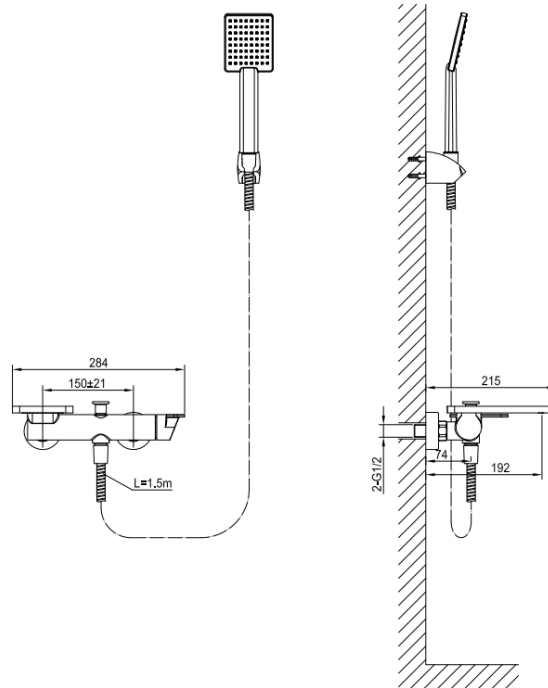

Brand : CAE, China
Name : ELBA exposed bath/shower mixer

Item Code : 35.2883C

Color / Finish: Chrome Plated
Dimensions :

Product info:

- Exposed bath/shower mixer
- Hand shower sold separately

Flushing of pipe must be done before fittings are installed. Failure to do so voids the warranty.