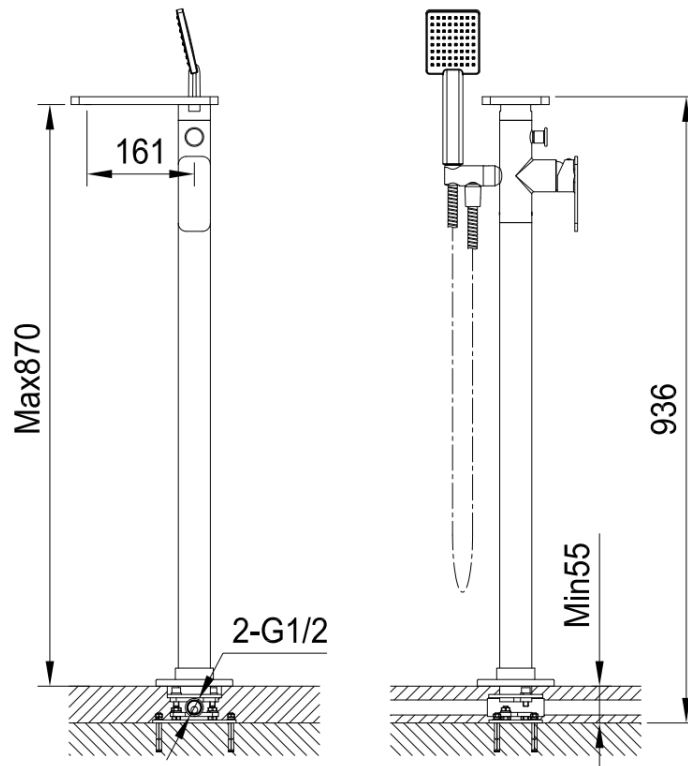

Brand : CAE, China
 Name : ELBA floor mounted bathtub mixer with hand shower
 Item Code : 35.2875C

Color / Finish: Chrome Plated
 Dimensions :

Product info:

- floor mounted bathtub mixer
- with hand shower