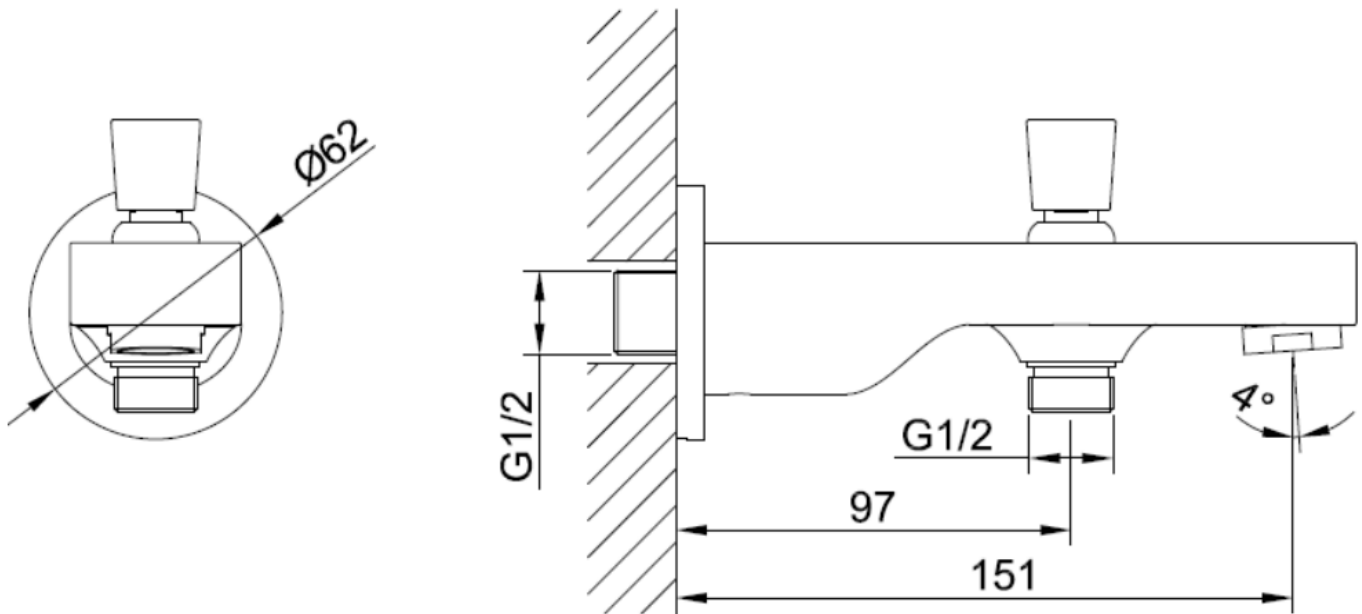

Brand : CAE, China  
Name : Spout with diverter  
Item Code : 32.25101  
Designer:  
Color / Finish: Chrome plated brass  
Dimensions : 151 mm

Product info:

- Spout
- With diverter

Flushing of pipe must be done before fittings are installed. Failure to do so voids the warranty.  
Follow cleaning instructions and avoid using any harmful chemicals.  
All information is for reference only. Installation shall always be based on the specs provided with actual delivered items.  
For more info, visit [www.sanitecph.com](http://www.sanitecph.com)