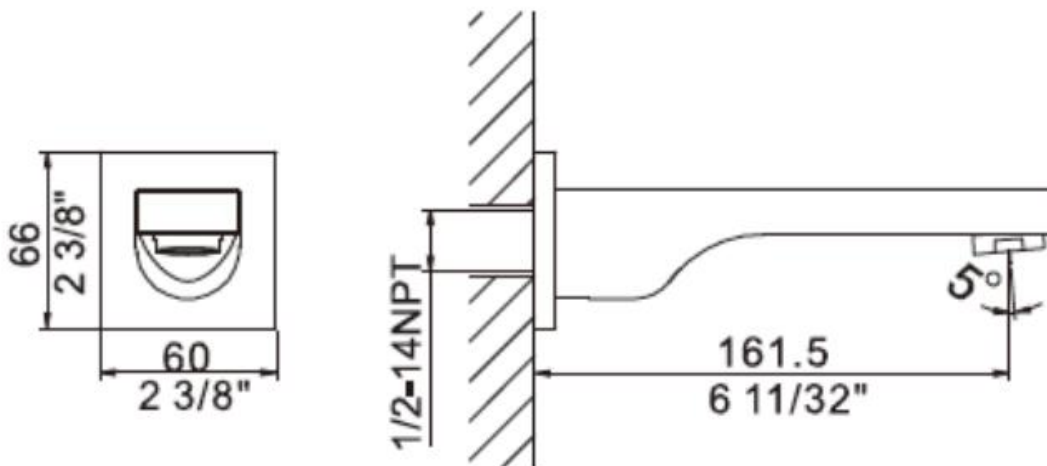

Brand : CAE, China
Name : THAMES bath spout
Item Code : 32.09201
Color / Finish: Chrome Plated
Dimensions : 161.5mm

Product info:

- exposed bath/shower mixer with hand shower set

Flushing of pipe must be done before fittings are installed. Failure to do so voids the warranty.