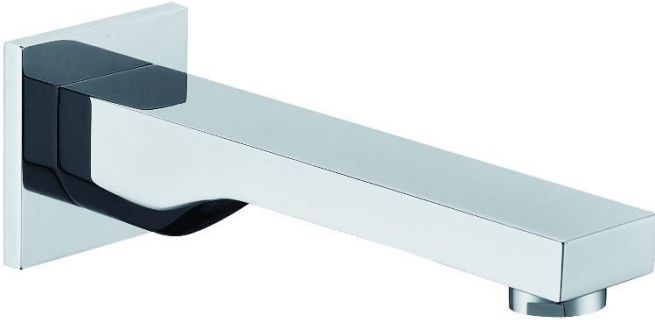

Brand : CAE, China
Name : THAMES bath spout
Item Code : 32.09201
Color / Finish: Chrome Plated
Dimensions : 161.5mm

Product info:

- exposed bath/shower mixer with hand shower set

Flushing of pipe must be done before fittings are installed. Failure to do so voids the warranty.