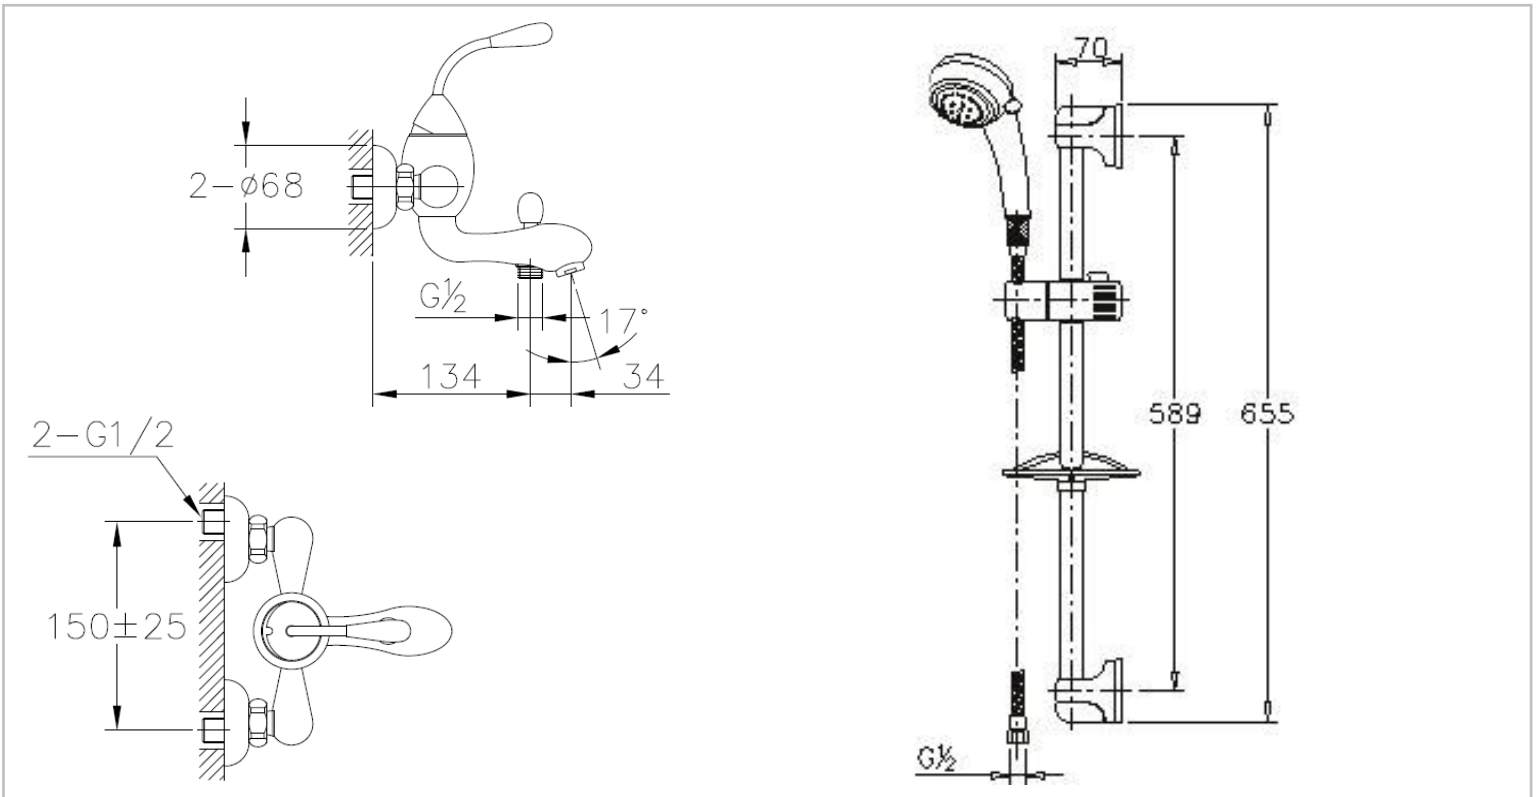

Brand : CAE, China
 Name : PLANET Exposed bath/shower mixer with H87902C bar set
 Item Code : 23.2080C
 Designer:
 Color / Finish: Chrome Plated
 Dimensions : (See data drawing below for dimensions)

Product info:

- Exposed single lever bath/shower mixer
- With hand shower bar set
- Normal spray
- Automatic diverter
- Flow rate: 23.7 lpm at 3 bars (45 psi)
- Flow pressure: 0.3Mpa

Flushing of pipe must be done before fittings are installed. Failure to do so voids the warranty.