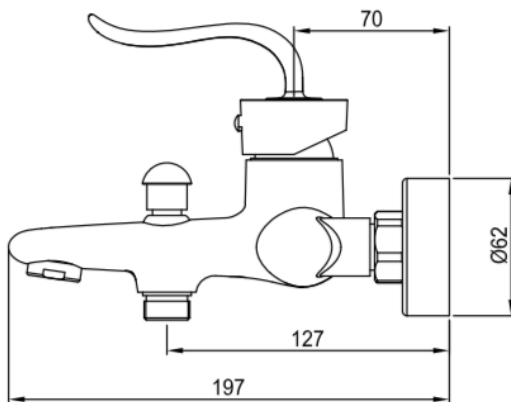

Brand : CAE, China
Name : CAMELLIA exposed bath/shower mixer with hand shower set
Item Code : 17.2430RG

Color / Finish: Rose gold
Dimensions :

Product info:

- exposed bath/shower mixer with hand shower set