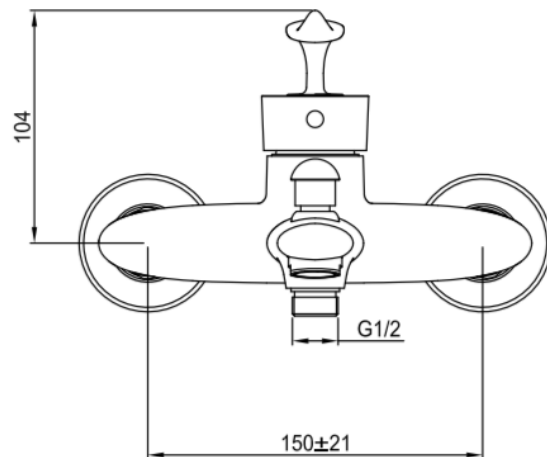

Brand : CAE, China
Name : CAMELLIA exposed bath/shower mixer with hand shower set
Item Code : 17.2430RG

Color / Finish: Rose gold
Dimensions :

Product info:

- exposed bath/shower mixer with hand shower set