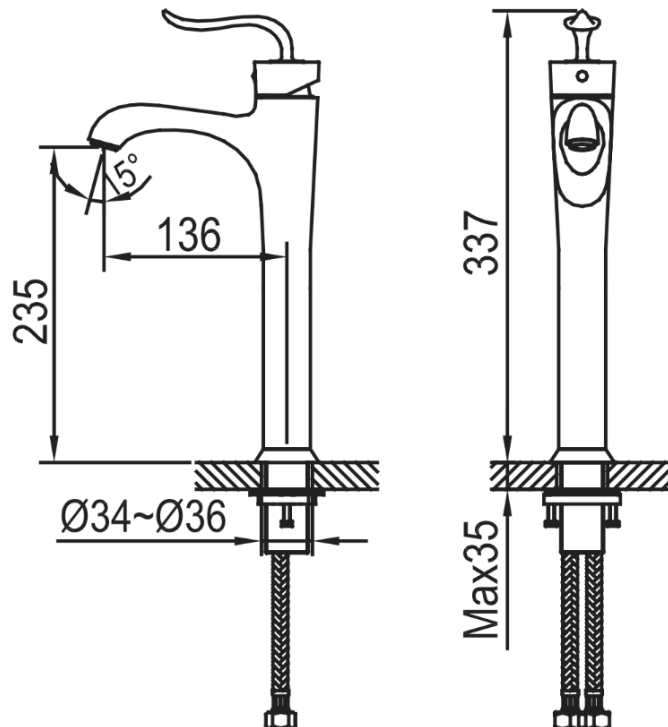

Brand : CAE, China
Name : Camellia Washbowl mixer w/pop-up and flex hose
Item Code : 17.1427RG
Designer:
Color / Finish: Rose Gold
Dimensions : 136 x 337 mm

Product info:

- Washbowl mixer
- With pop-up mixer

Add-ons:

- ½ x 3/8 angle valve (2 pcs)

Flushing of pipe must be done before fittings are installed. Failure to do so voids the warranty.
Follow cleaning instructions and avoid using any harmful chemicals.
All information is for reference only. Installation shall always be based on the specs provided with actual delivered items.
For more info, visit www.sanitecph.com