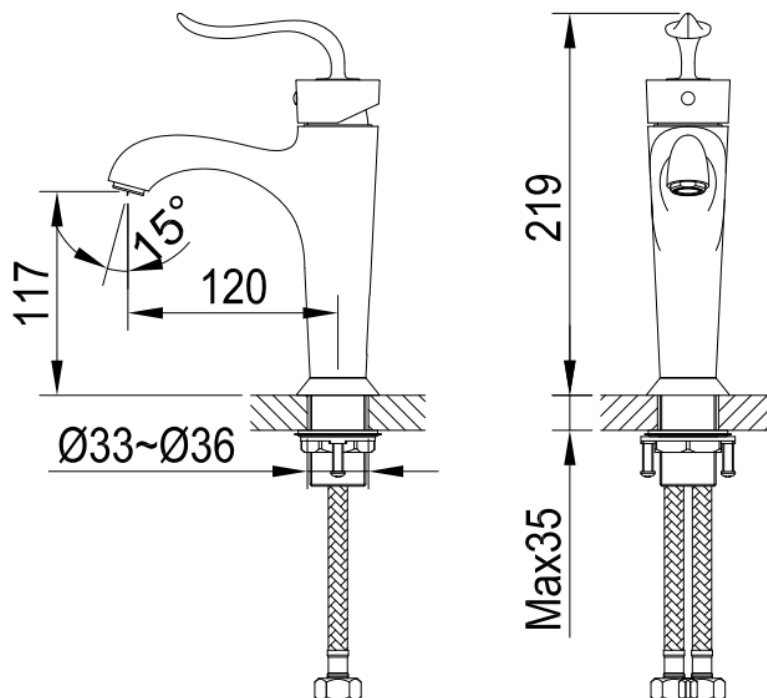

Brand : CAE, China
Name : CAMELLIA basin mixer with pop-up waste set
Item Code : 17.1426RG

Color / Finish: Rose gold
Dimensions : 120 x 219 mm

Product info:

- basin mixer
- With pop-up waste set
- With flexible hoses