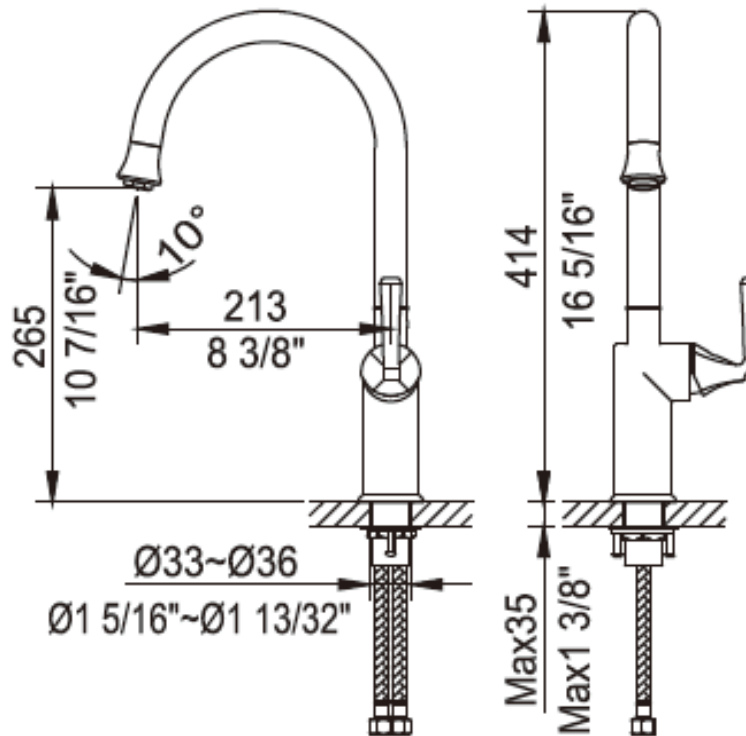

Brand : CAE, China
 Name : ASPEN J Spout sink mixer
 Item Code : 14.3690DBR
 Designer:
 Color / Finish: Distressed Bronze
 Dimensions : 414 mm Height
 213 mm Spout Projection

Product info:

- Spout Sink mixer
- Normal spay
- Flow rate: 10.7 L/min at 3 bars (45 psi)
- Flow pressure: 0.3Mpa

Add-ons:

- 2x angle valve ½"x½" (no nuts)
- 1x basin waste trap 1¼"

Flushing of pipe must be done before fittings are installed. Failure to do so voids the warranty.

Follow cleaning instructions and avoid using any harmful chemicals.