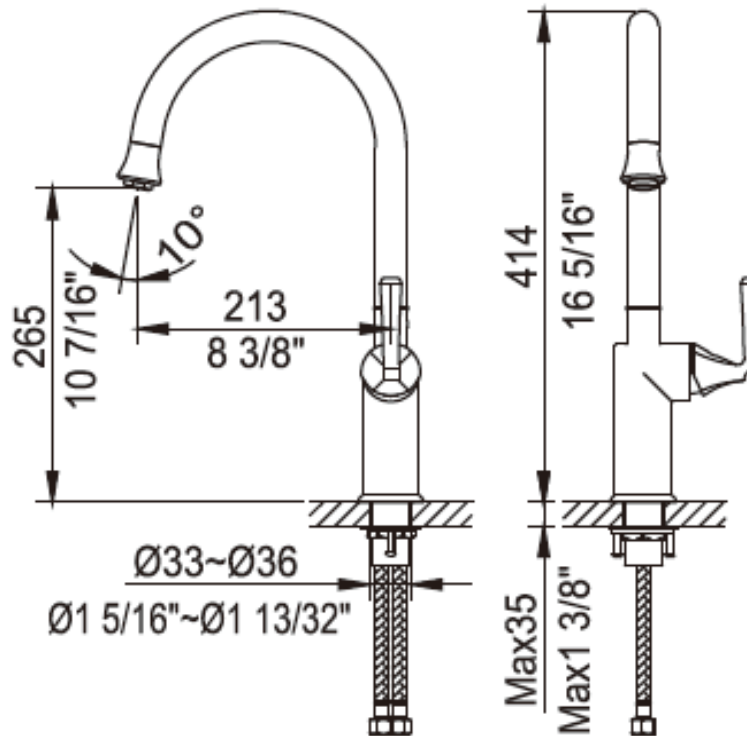

Brand : CAE, China
 Name : ASPEN J Spout sink mixer
 Item Code : 14.3690C
 Designer:
 Color / Finish: Chrome Plated
 Dimensions : 414 mm Height
 213 mm Spout Projection

Product info:

- ASPEN J Spout Sink Mixer
- Normal Spray
- Flow rate: 10.7 L/min at 3 bars (45 psi)
- Flow pressure: 0.3 Mpa

Add-ons:

- 2x angle valve ½"x½" (no nuts)
- 1x basin waste trap 1¼"

Flushing of pipe must be done before fittings are installed. Failure to do so voids the warranty.

Follow cleaning instructions and avoid using any harmful chemicals.