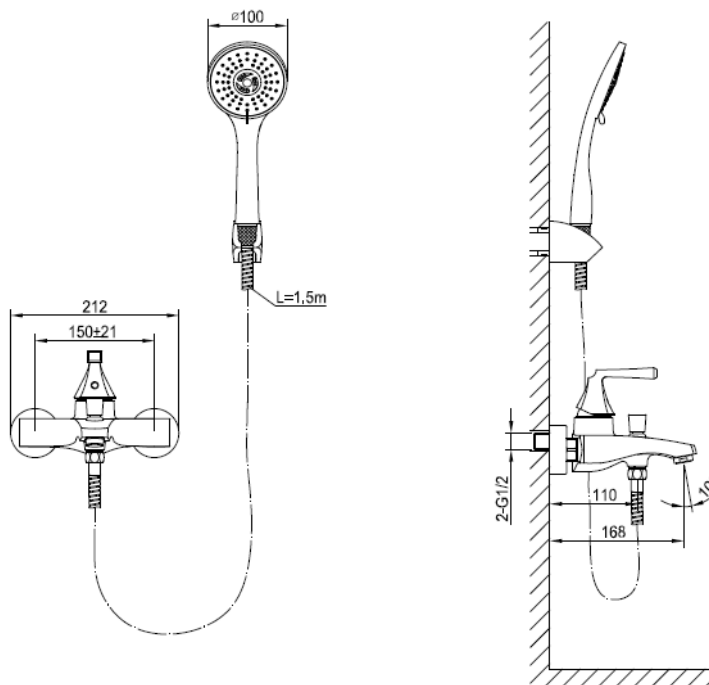

Brand : CAE, China  
 Name : exposed bath/shower mixer  
 with H879601C  
 Item Code : 14.2679DBR

Color / Finish: Chrome Plated  
 Dimensions :

**Product info:**

- exposed bath/shower mixer
- with H879601C