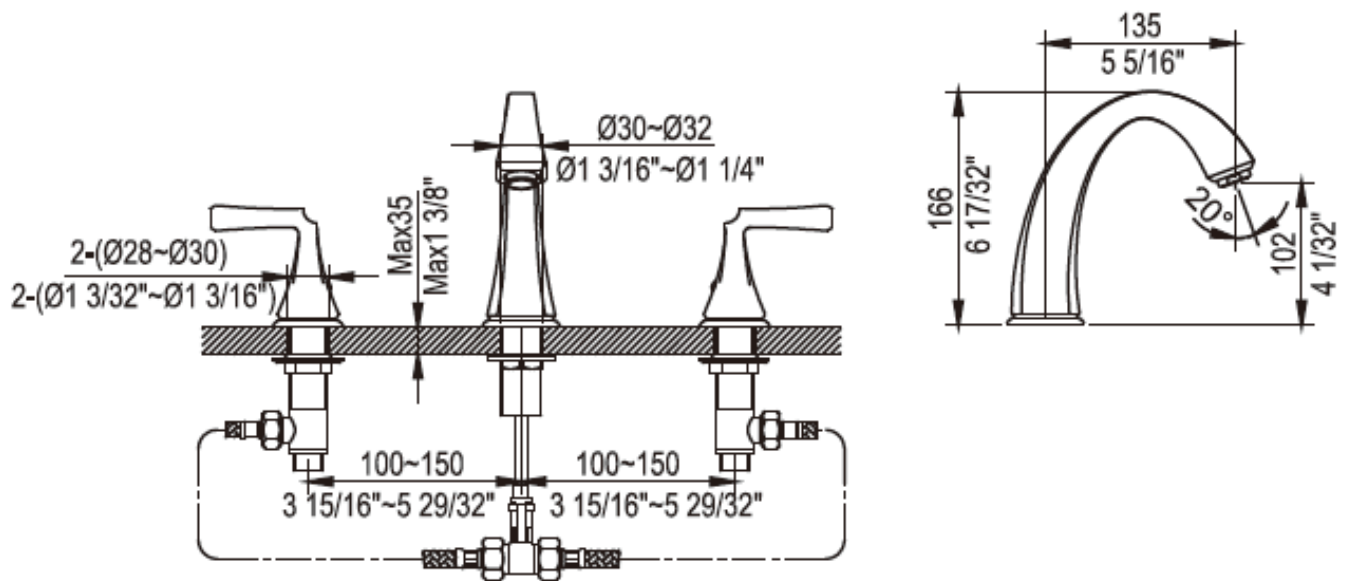

Brand : CAE, China  
 Name : ASPEN 3 Hole basin mixer with pop up waste set  
 Item Code : 14.1688DBR  
 Designer:  
 Color / Finish: Chrome Plated  
 Dimensions : 166 mm Height  
 135 mm Spout Projection

**Product info:**

- 3-hole basin mixer
- With pop-up waste
- With 1-1/4" push type pop up
- Normal Spray
- Flow rate: 10.7 L/min at 3 bars (45 psi)
- Flow pressure: 0.3Mpa

**Add-ons:**

- 1x angle valve 1/2"x1/2" (no nuts)
- 1x flexible supply hose 1/2"x1/2"x?cm