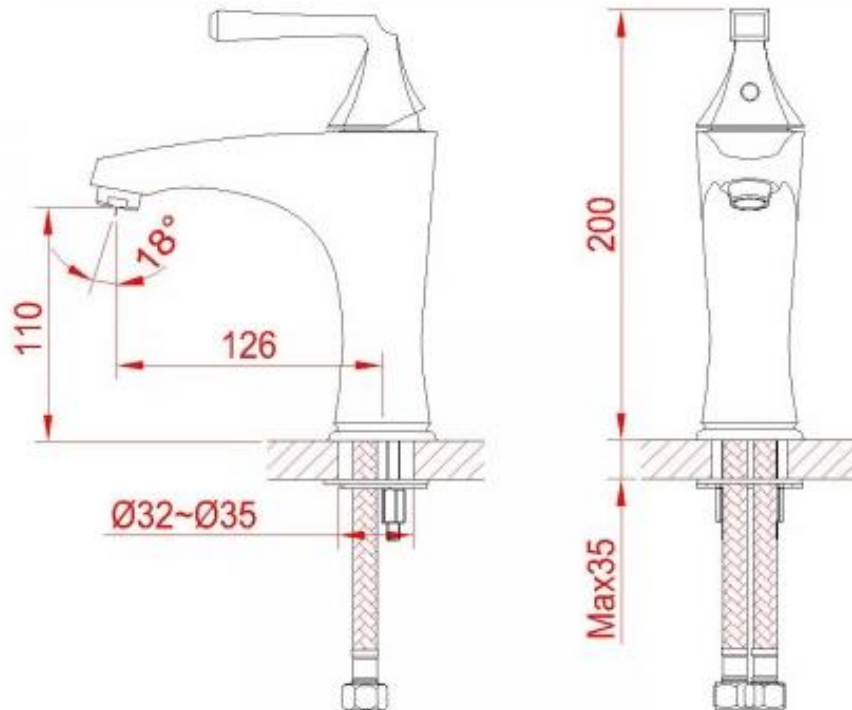

Brand : CAE, China
 Name : ASPEN Basin mixer with pop up waste set
 Item Code : 14.1686C
 Designer:
 Color / Finish: Chrome Plated
 Dimensions : 200 mm Height
 126 mm Spout Projection

Product info:

- Single lever Basin mixer
- With 1-1/4" basin pop up waste
- Normal spray
- Flow rate: 10.7 lpm at 3 bars (45 psi)
- Flow pressure: 0.3Mpa

Add-ons:

- 2x angle valve 1/2"x3/8" (no nuts)
- 1x basin waste trap 1 1/4"

Flushing of pipe must be done before fittings are installed. Failure to do so voids the warranty.

Follow cleaning instructions and avoid using any harmful chemicals.