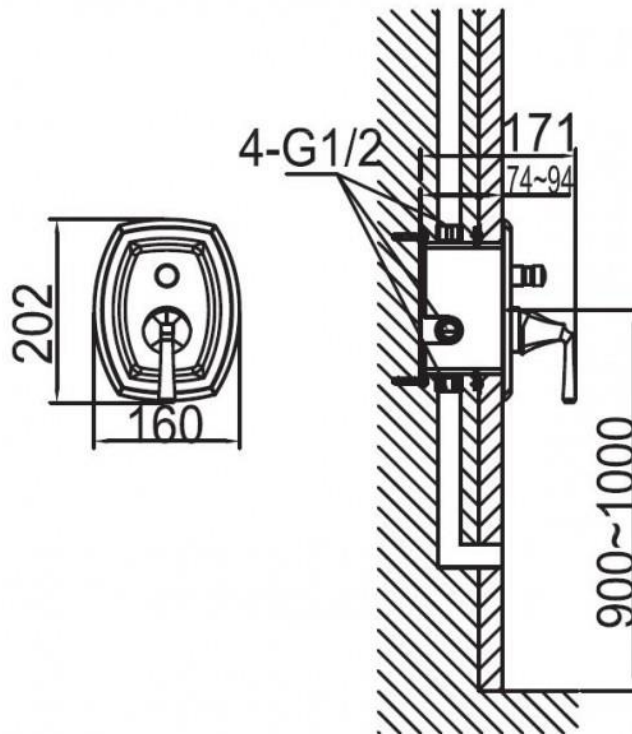

Flushing of pipe must be done before fittings are installed. Failure to do so voids the warranty.

Follow cleaning instructions and avoid using any harmful chemicals.

All information is for reference only. Installation shall always be based on the specs provided with actual delivered items.

For more info, visit www.sanitecph.com